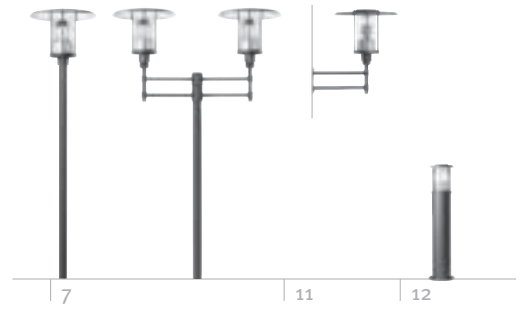

PRODUCT OVERVIEW LIGHTING

AVALON

VALENCIA

MONTEGO

VARESE

CAMPONE

VILLAGE