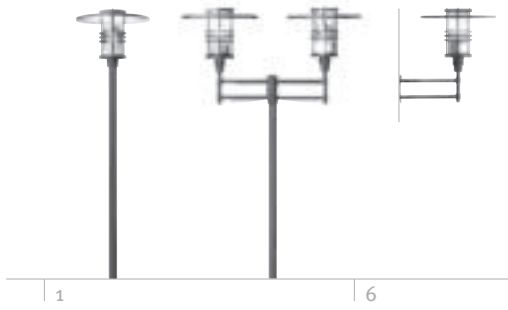

PRODUCT OVERVIEW LIGHTING

AVALON