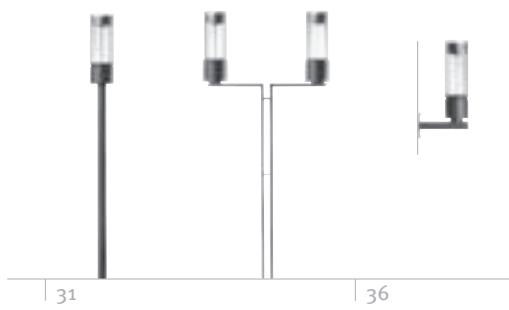

RESIDENZA

PENDO

AGENA

AMALFI

PARMA

RIVA