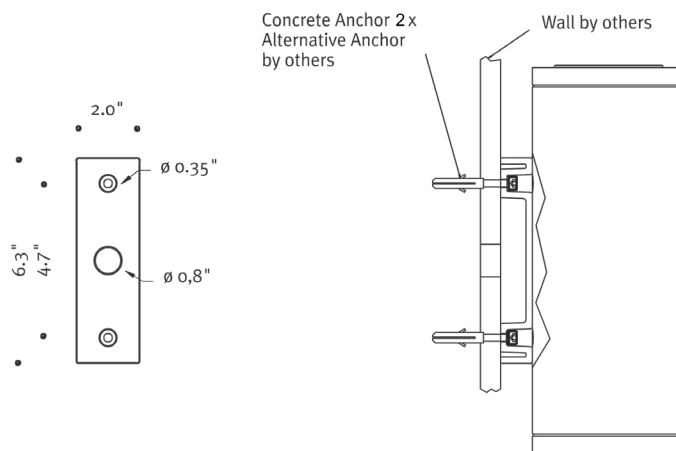

MOUNTING DETAILS

All dimensions are shown in inches unless otherwise noted.