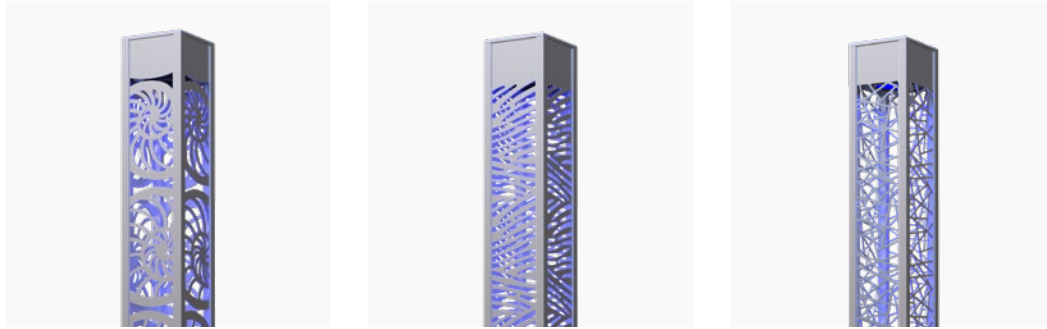

MOSAIC

MOSAIC

www.hessamerica.com

M O S A I C . Illuminating Column

Inspired by nature, MOSAIC adds a dramatic visual element to a wide range of architecture day or night. The illuminated column is fabricated from aluminum extrusions with precisely cut patterns for a sophisticated presentation. The decorative panels are illuminated from within by a single luminaire which directs light outward. LED light sources may be static white or single colors for simple ambiance. Dynamic light sources are available in RGB, RGBW, or tunable white to create colorful scenes and effects when using onboard sequencing or interfaced with external DMX control systems. Column finish may be finely textured matte silver grey metallic, dark grey, graphite grey, or black. Special colors and anodized finishes available on request. Consult factory for optional accent lighting or custom patterns. All hardware is stainless steel. CSA Certified for Wet Locations.

Model	Motif	Height	Lamp
MSC300-P	Palm	10' / 12' / 14'	Static or Dynamic White, Monochrome LED, RGB, RGBW
MSC300-I	Ice Bloom	10' / 12' / 14'	Static or Dynamic White, Monochrome LED, RGB, RGBW
MSC300-R	Reed	10' / 12' / 14'	Static or Dynamic White, Monochrome LED, RGB, RGBW
MSC300-N	Nautilus	10' / 12' / 14'	Static or Dynamic White, Monochrome LED, RGB, RGBW
MSC300-F	Fracture	10' / 12' / 14'	Static or Dynamic White, Monochrome LED, RGB, RGBW