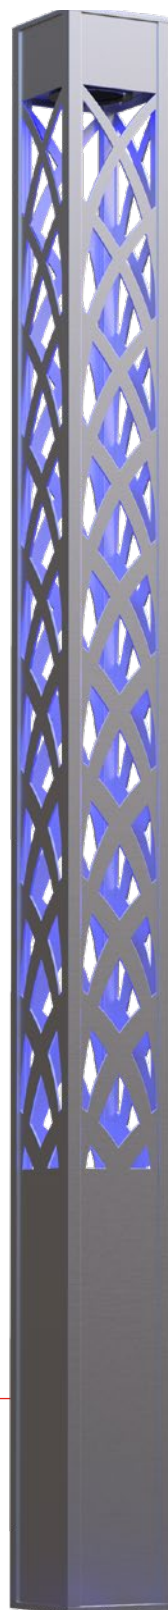

MOSAIC

MOSAIC

www.hessamerica.com

M O S A I C . Illuminating Column

Inspired by nature, MOSAIC adds a dramatic visual element to a wide range of architecture day or night. The illuminated column is fabricated from aluminum extrusions with precisely cut patterns for a sophisticated presentation. The decorative panels are illuminated from within by a single luminaire which directs light outward. LED light sources may be static white or single colors for simple ambiance. Dynamic light sources are available in RGB, RGBW, or tunable white to create colorful scenes and effects when using onboard sequencing or interfaced with external DMX control systems. Column finish may be finely textured matte silver grey metallic, dark grey, graphite grey, or black. Special colors and anodized finishes available on request. Consult factory for optional accent lighting or custom patterns. All hardware is stainless steel. CSA Certified for Wet Locations.

Model	Motif	Height	Lamp
MSC300-P	Palm	10' / 12' / 14'	Static or Dynamic White, Monochrome LED, RGB, RGBW
MSC300-I	Ice Bloom	10' / 12' / 14'	Static or Dynamic White, Monochrome LED, RGB, RGBW
MSC300-R	Reed	10' / 12' / 14'	Static or Dynamic White, Monochrome LED, RGB, RGBW
MSC300-N	Nautilus	10' / 12' / 14'	Static or Dynamic White, Monochrome LED, RGB, RGBW
MSC300-F	Fracture	10' / 12' / 14'	Static or Dynamic White, Monochrome LED, RGB, RGBW