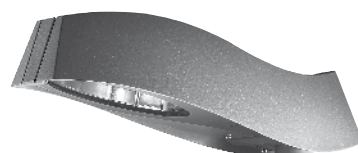

■ Rottweil . Germany
■ Rottweil . Germany

SERA

SERA

SERA

www.hessamerica.com

SERA S . Pole Mounted Luminaire

The contemporary free-form styling of SERA S is available for single or twin mounting configurations. One piece die-cast aluminum housing with integral adjustable fitter sidemounts to the simple steel mounting bracket. Luminaire is standard with full cut-off, sealed optics. It may also be tilted in 5° increments up to 15°. Formed aluminum door latch fits flush to the housing and provides tool-less access to the optical compartment. Frameless tempered glass lens is sealed to the housing with one piece profiled silicone gasket. All hardware is stainless steel. Fabricated steel bracket with top extension slipfits pole and is secured with recessed setscrews. Mounting bracket and round tapered steel pole with flush handhole are hot-dip galvanized prior to being finished in finely textured paint. Standard colors; matte silver grey metallic, dark grey, graphite grey, matte black, or dark bronze. Special colors available. Listed for Wet Locations

Model	Pole	Lamp
SR600S	15' / 20' Round Tapered	LED / 150 MH / 100 MH / 70 MH

SR600S