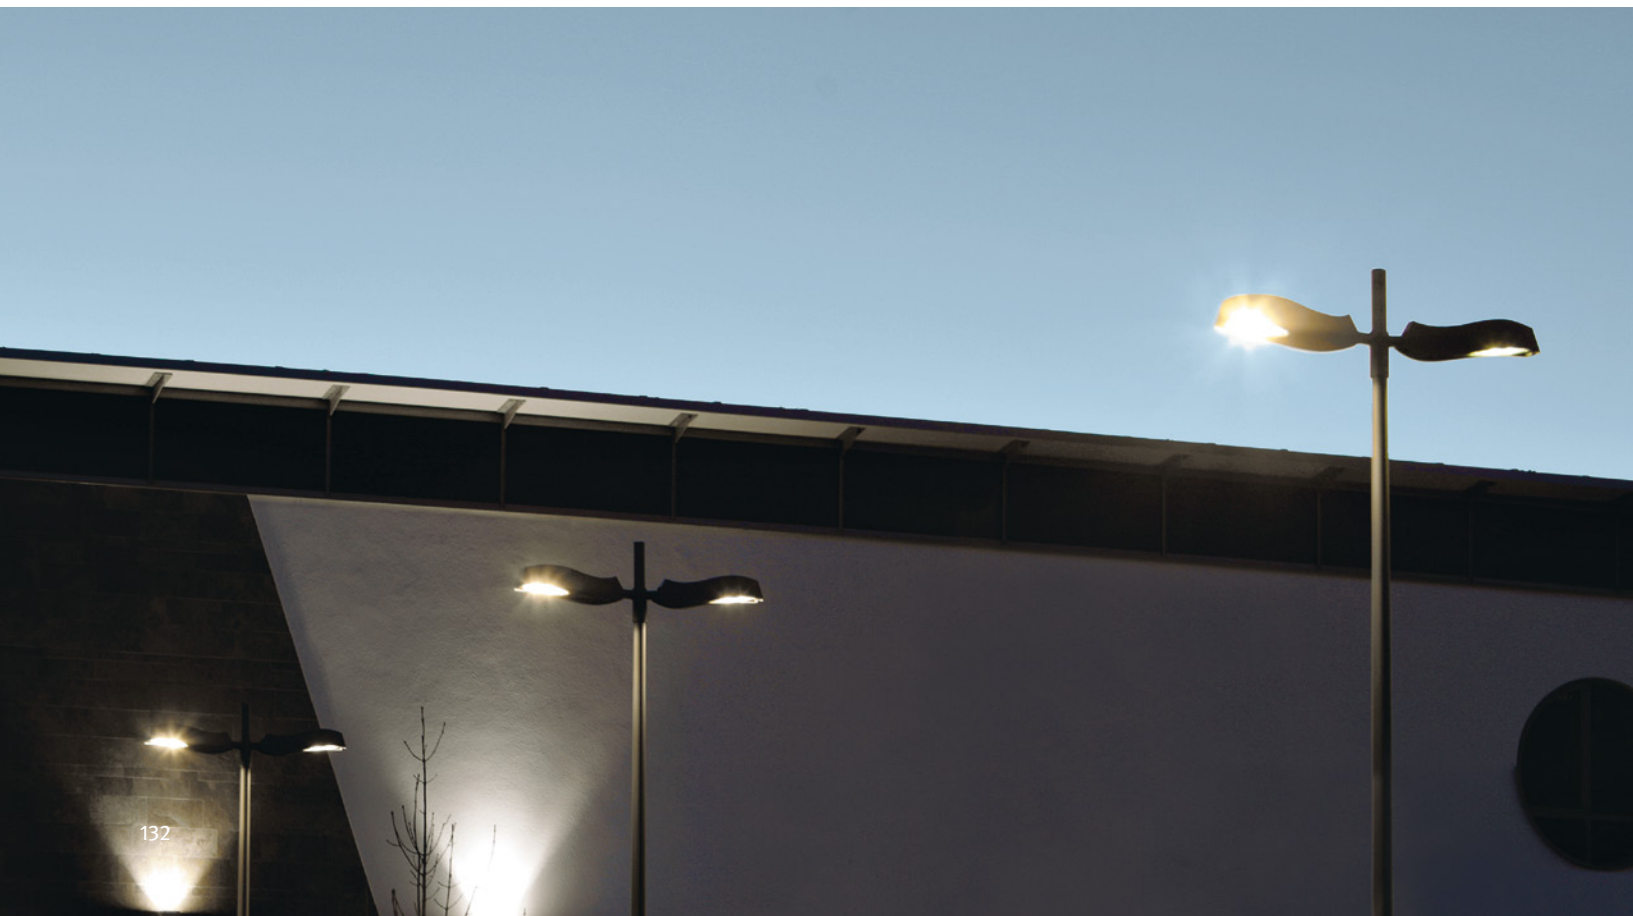

■ Rottweil . Germany
■ Rottweil . Germany

SERA

SERA

SERA

www.hessamerica.com

SERA S . Pole Mounted Luminaire

The contemporary free-form styling of SERA S is available for single or twin mounting configurations. One piece die-cast aluminum housing with integral adjustable fitter sidemounts to the simple steel mounting bracket. Luminaire is standard with full cut-off, sealed optics. It may also be tilted in 5° increments up to 15°. Formed aluminum door latch fits flush to the housing and provides tool-less access to the optical compartment. Frameless tempered glass lens is sealed to the housing with one piece profiled silicone gasket. All hardware is stainless steel. Fabricated steel bracket with top extension slipfits pole and is secured with recessed setscrews. Mounting bracket and round tapered steel pole with flush handhole are hot-dip galvanized prior to being finished in finely textured paint. Standard colors; matte silver grey metallic, dark grey, graphite grey, matte black, or dark bronze. Special colors available. Listed for Wet Locations

Model	Pole	Lamp
SR600S	15' / 20' Round Tapered	LED / 150 MH / 100 MH / 70 MH

SR600S