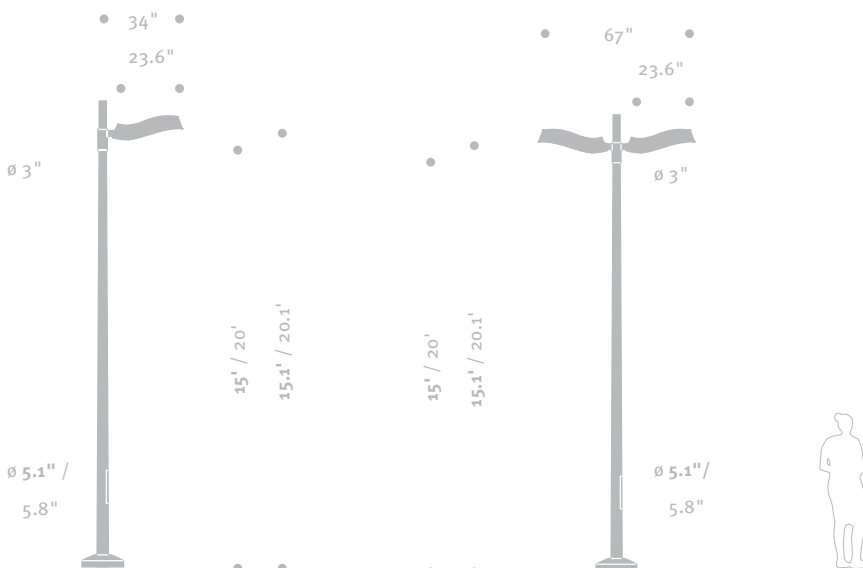

■ Rottweil . Germany
■ Rottweil . Germany

SERA

SERA

SERA

www.hessamerica.com

SERA S . Pole Mounted Luminaire

The contemporary free-form styling of SERA S is available for single or twin mounting configurations. One piece die-cast aluminum housing with integral adjustable fitter sidemounts to the simple steel mounting bracket. Luminaire is standard with full cut-off, sealed optics. It may also be tilted in 5° increments up to 15°. Formed aluminum door latch fits flush to the housing and provides tool-less access to the optical compartment. Frameless tempered glass lens is sealed to the housing with one piece profiled silicone gasket. All hardware is stainless steel. Fabricated steel bracket with top extension slipfits pole and is secured with recessed setscrews. Mounting bracket and round tapered steel pole with flush handhole are hot-dip galvanized prior to being finished in finely textured paint. Standard colors; matte silver grey metallic, dark grey, graphite grey, matte black, or dark bronze. Special colors available. Listed for Wet Locations

Model	Pole	Lamp
SR600S	15' / 20' Round Tapered	LED / 150 MH / 100 MH / 70 MH

SR600S