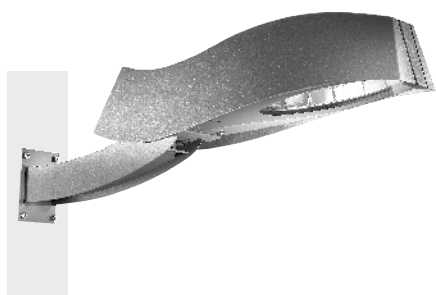

SERA

SERA

www.hessamerica.com

SERA W . Wall Mounted Luminaire

The contemporary free-form styling of SERA W features a one piece die-cast aluminum housing with integral adjustable fitter. Luminaire is standard with full cut-off, sealed optics. It may also be tilted in 5° increments up to 15°. Formed aluminum door latch fits flush to the housing and provides tool-less access to the optical compartment. Frameless tempered glass lens is sealed to the housing with one piece profiled silicone gasket. All hardware is stainless steel. Fabricated steel wall bracket is hot-dip galvanized prior to being finished in finely textured paint. Standard colors; matte silver grey metallic, dark grey, graphite grey, matte black, or dark bronze. Special colors available.  Listed for Wet Locations.

Model	Mounting	Lamp
SR600W	Wall	LED / 150 MH / 100 MH / 70 MH