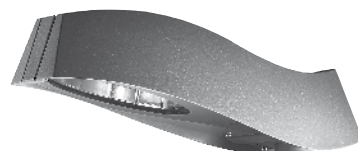

SERA

SERA

www.hessamerica.com

SERA W . Wall Mounted Luminaire

The contemporary free-form styling of SERA W features a one piece die-cast aluminum housing with integral adjustable fitter. Luminaire is standard with full cut-off, sealed optics. It may also be tilted in 5° increments up to 15°. Formed aluminum door latch fits flush to the housing and provides tool-less access to the optical compartment. Frameless tempered glass lens is sealed to the housing with one piece profiled silicone gasket. All hardware is stainless steel. Fabricated steel wall bracket is hot-dip galvanized prior to being finished in finely textured paint. Standard colors; matte silver grey metallic, dark grey, graphite grey, matte black, or dark bronze. Special colors available.  Listed for Wet Locations.

Model	Mounting	Lamp
SR600W	Wall	LED / 150 MH / 100 MH / 70 MH