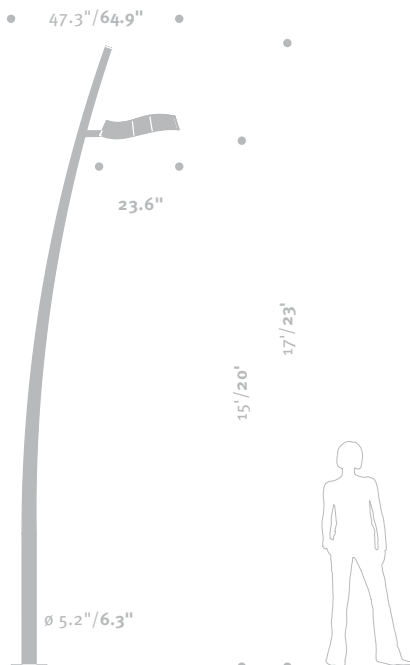

SERA

www.hessamerica.com

SERA SG . Pole Mounted Luminaire

Gently arcing pole complements the free-form styling of SERA to create a harmonious appearance. The die-cast aluminum housing is paired with appropriately scaled pole heights and produces a full cut-off asymmetric distribution pattern. The luminaire may be tilted in 5° increments up to 15°. Formed aluminum door latch fits flush to the housing, providing tool-less access to the optical compartment. Frameless tempered glass lens and one piece profile silicone gasketing provide sealed optics when closed. Curved round tapered steel pole is hot-dip galvanized prior to being finished in finely textured paint. All hardware is stainless steel. Standard colors; matte silver grey metallic, dark grey, graphite grey, matte black, or dark bronze. Special colors available.  Listed for Wet Locations.

Model	Pole	Lamp
SR600SG	17' Round Curved	LED / 150 MH / 100 MH / 70 MH

SR740SG