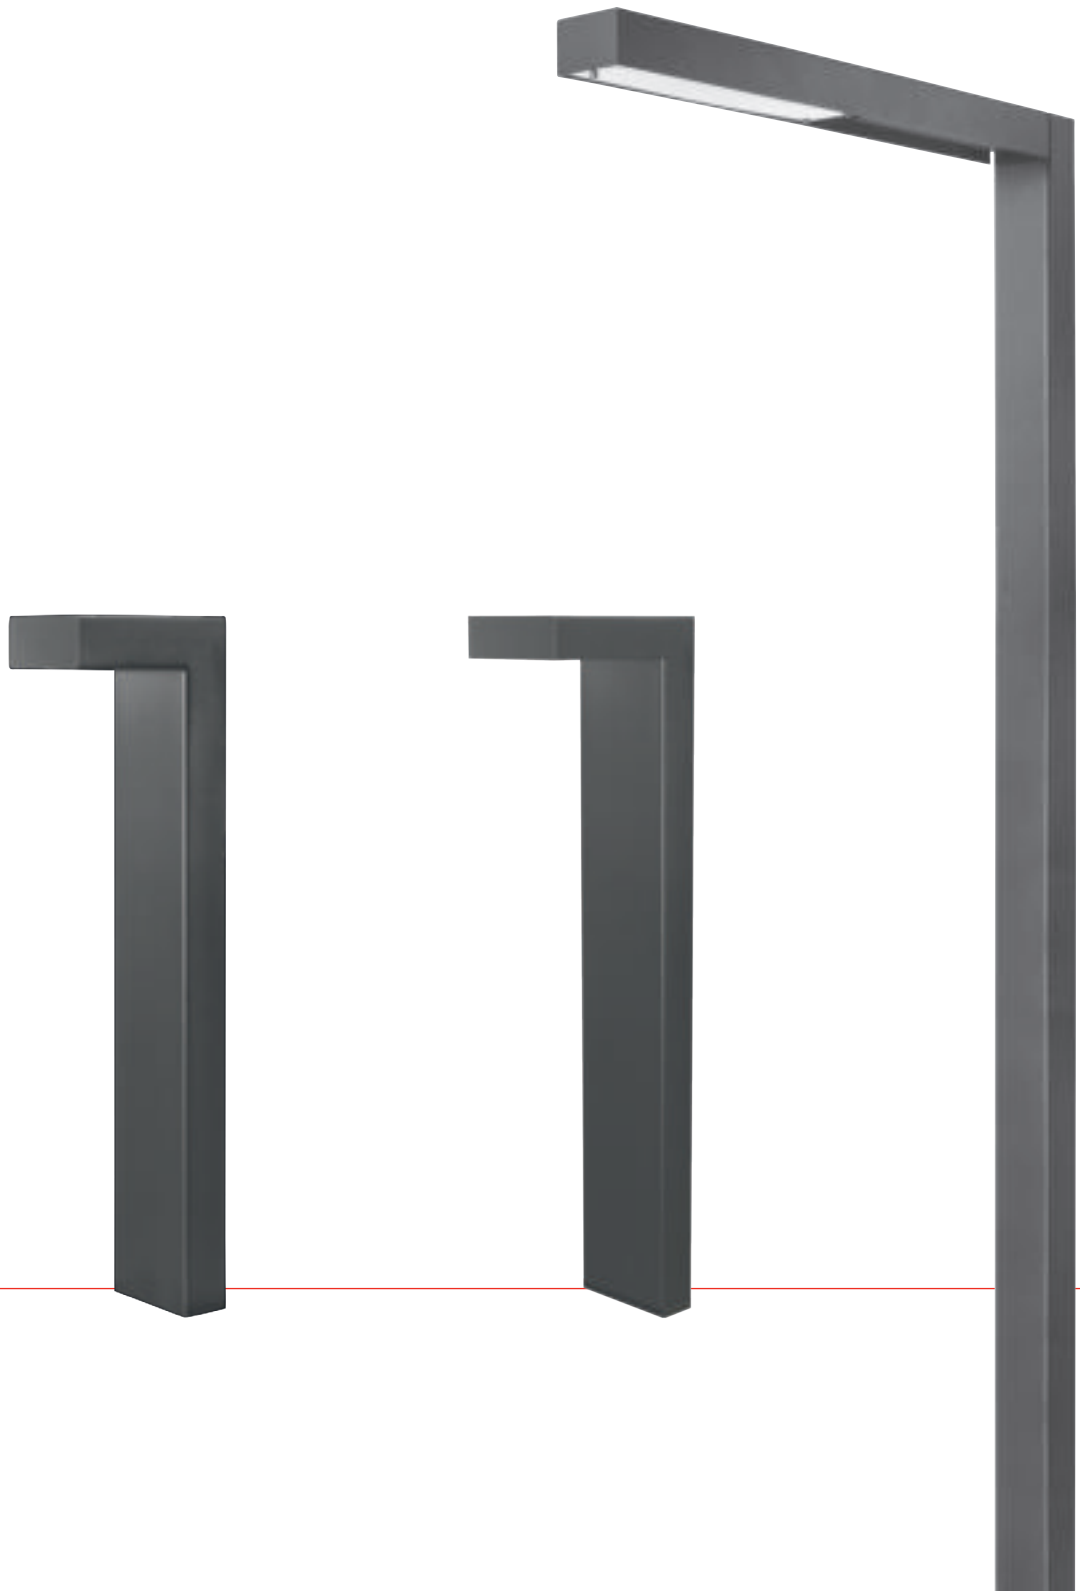

■ Jeddah . Saudi Arabia
■ Leuven . Belgium

LINEA

LINEA

LINEA

www.hessamerica.com

LINEA 450 . Pole Mounted Luminaire

LINEA's minimalist profile adds subtle accent to contemporary architecture. It is available in single, twin, or bi-level mounting configurations to meet a variety of site, area, or pathway lighting requirements. Rectangular luminaire fabricated from extruded aluminum transitions seamlessly to the pole with matching rectangular profile. Frameless clear tempered glass lens with single quarter-turn fastener provides tool-less access for relamping. Optional matte glass lens is available on request. Straight rectangular pole is available in aluminum or steel. Steel pole is hot-dip galvanized prior to being finished in finely textured paint. All hardware is stainless steel. Standard colors; matte silver grey metallic or graphite grey. Special colors available. CSA certified for Wet Locations.

Model	Pole	Lamp
LN450	15' Straight Rectangular	LED / 150 MH / 70 MH

LN450

LINEA

LINEA 600 / 800 . Pole Mounted Luminaire

Model	Pole	Lamp
LN600	20' Straight Rectangular	LED / 150 MH / 70 MH
LN800	26' Straight Rectangular	LED / 150 MH / 70 MH
LN800	26' Bi-Level Straight Rectangular	LED / 150 MH / 70 MH