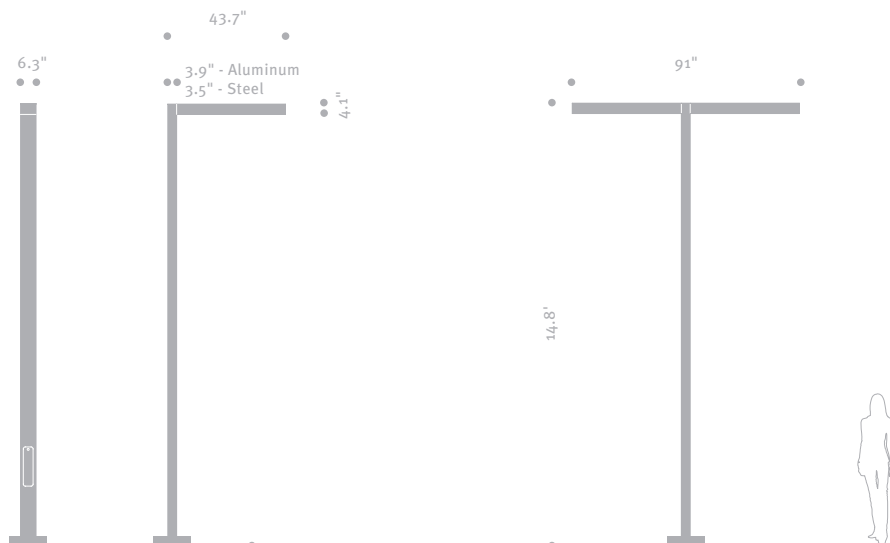

■ Jeddah . Saudi Arabia
■ Leuven . Belgium

LINEA

LINEA

LINEA

www.hessamerica.com

LINEA 450 . Pole Mounted Luminaire

LINEA's minimalist profile adds subtle accent to contemporary architecture. It is available in single, twin, or bi-level mounting configurations to meet a variety of site, area, or pathway lighting requirements. Rectangular luminaire fabricated from extruded aluminum transitions seamlessly to the pole with matching rectangular profile. Frameless clear tempered glass lens with single quarter-turn fastener provides tool-less access for relamping. Optional matte glass lens is available on request. Straight rectangular pole is available in aluminum or steel. Steel pole is hot-dip galvanized prior to being finished in finely textured paint. All hardware is stainless steel. Standard colors; matte silver grey metallic or graphite grey. Special colors available. CSA certified for Wet Locations.

Model	Pole	Lamp
LN450	15' Straight Rectangular	LED / 150 MH / 70 MH

LN450

LINEA

LINEA 600 / 800 . Pole Mounted Luminaire

Model	Pole	Lamp
LN600	20' Straight Rectangular	LED / 150 MH / 70 MH
LN800	26' Straight Rectangular	LED / 150 MH / 70 MH
LN800	26' Bi-Level Straight Rectangular	LED / 150 MH / 70 MH