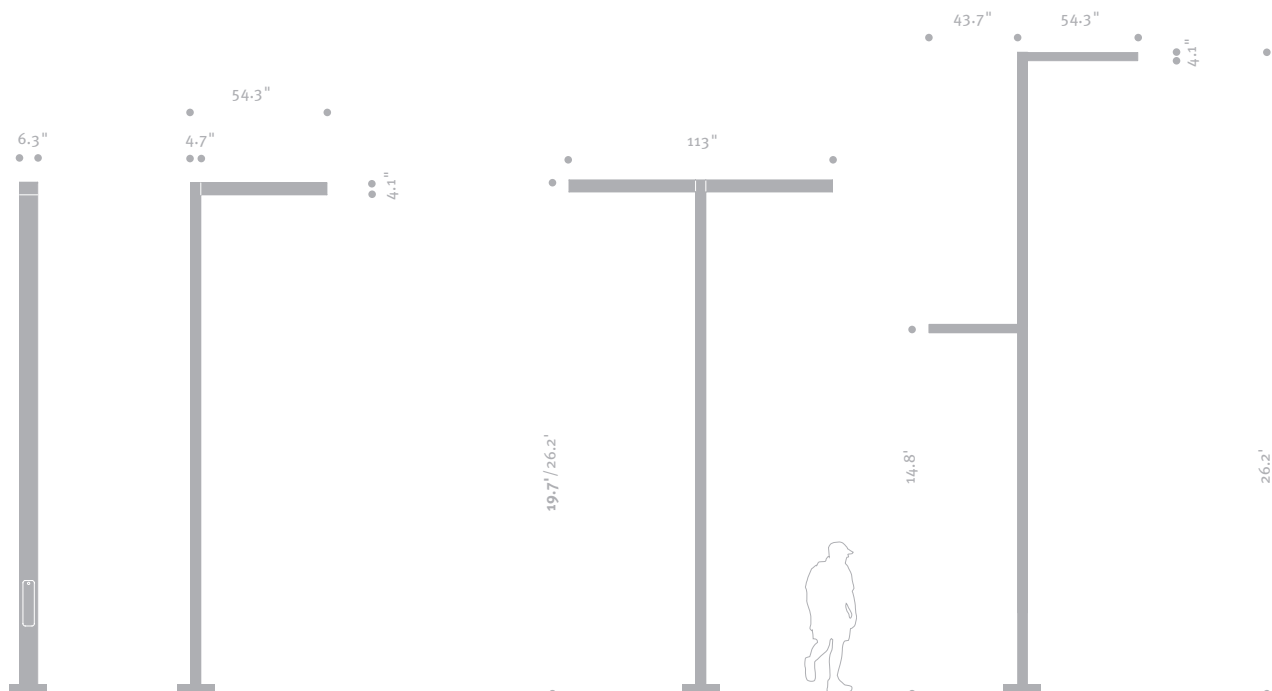

■ Jeddah . Saudi Arabia
■ Leuven . Belgium

LINEA

LINEA

LINEA

www.hessamerica.com

LINEA 450 . Pole Mounted Luminaire

LINEA's minimalist profile adds subtle accent to contemporary architecture. It is available in single, twin, or bi-level mounting configurations to meet a variety of site, area, or pathway lighting requirements. Rectangular luminaire fabricated from extruded aluminum transitions seamlessly to the pole with matching rectangular profile. Frameless clear tempered glass lens with single quarter-turn fastener provides tool-less access for relamping. Optional matte glass lens is available on request. Straight rectangular pole is available in aluminum or steel. Steel pole is hot-dip galvanized prior to being finished in finely textured paint. All hardware is stainless steel. Standard colors; matte silver grey metallic or graphite grey. Special colors available. CSA certified for Wet Locations.

Model	Pole	Lamp
LN450	15' Straight Rectangular	LED / 150 MH / 70 MH

LN450

LINEA

LINEA 600 / 800 . Pole Mounted Luminaire

Model	Pole	Lamp
LN600	20' Straight Rectangular	LED / 150 MH / 70 MH
LN800	26' Straight Rectangular	LED / 150 MH / 70 MH
LN800	26' Bi-Level Straight Rectangular	LED / 150 MH / 70 MH