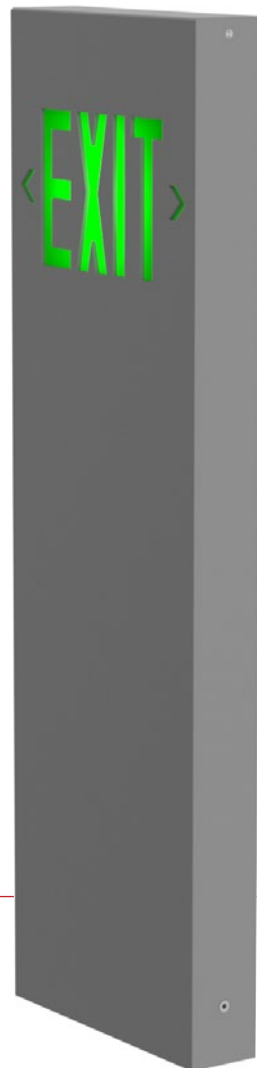

# PORTAL EXIT

# PORTAL EXIT

[www.hessamerica.com](http://www.hessamerica.com)

## P O R T A L E X I T . Illuminating Bollard

The PORTAL EXIT bollard delivers an exterior rated architectural solution for visual guidance and messaging. Suitable for outdoor applications ranging from rooftop pool decks and gardens to courtyards, the slender rectangular profile integrates comfortably into a variety of architecture. The extruded aluminum bollard is available with green or red lettering to meet local code requirements. Custom signage or patterns may also be incorporated on request. Concealed mounting plate assembly delivers a clean, flangeless appearance. All hardware is stainless steel. Standard colors; matte silver grey metallic, dark grey, or graphite grey. Special colors available. CSA Certified for Wet Locations and UL924 standards.

Model	Height	Lamp
PTL-EXIT	39.4"	LED