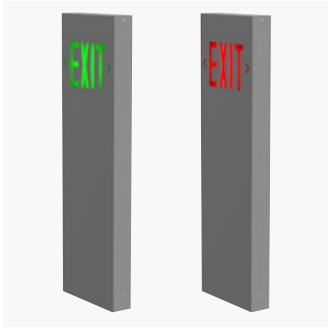

PORTAL EXIT

www.hessamerica.com

P O R T A L E X I T . Illuminating Bollard

The PORTAL EXIT bollard delivers an exterior rated architectural solution for visual guidance and messaging. Suitable for outdoor applications ranging from rooftop pool decks and gardens to courtyards, the slender rectangular profile integrates comfortably into a variety of architecture. The extruded aluminum bollard is available with green or red lettering to meet local code requirements. Custom signage or patterns may also be incorporated on request. Concealed mounting plate assembly delivers a clean, flangeless appearance. All hardware is stainless steel. Standard colors; matte silver grey metallic, dark grey, or graphite grey. Special colors available. CSA Certified for Wet Locations and UL924 standards.

Model	Height	Lamp
PTL-EXIT	39.4"	LED