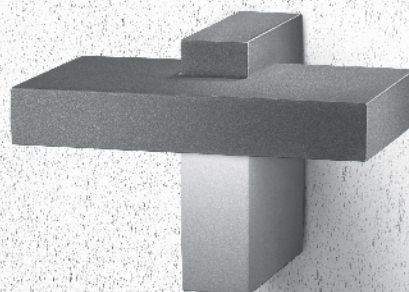

GENUA

GENUA

www.hessamerica.com

GENUA . Wall Mounted Luminaire

Horizontal and vertical planes intersect to fashion a contemporary linear luminaire well suited for upscale interiors and outdoor spaces. The fabricated aluminum luminaire is fully shielded and includes an integral driver with low power consumption. GENUA emits zero uplight and is suitable for LEED lighting zones 1 through 4 and is Dark Sky compliant. Mounting options include factory supplied junction box or adapter plate for mounting to 3.5" or 4" octagon boxes. All hardware is stainless steel. Standard colors; matte silver grey metallic, dark grey, or graphite grey. Special colors available. CSA certified for Wet Locations.

Model	Mounting	Lamp
GN150	Wall	LED