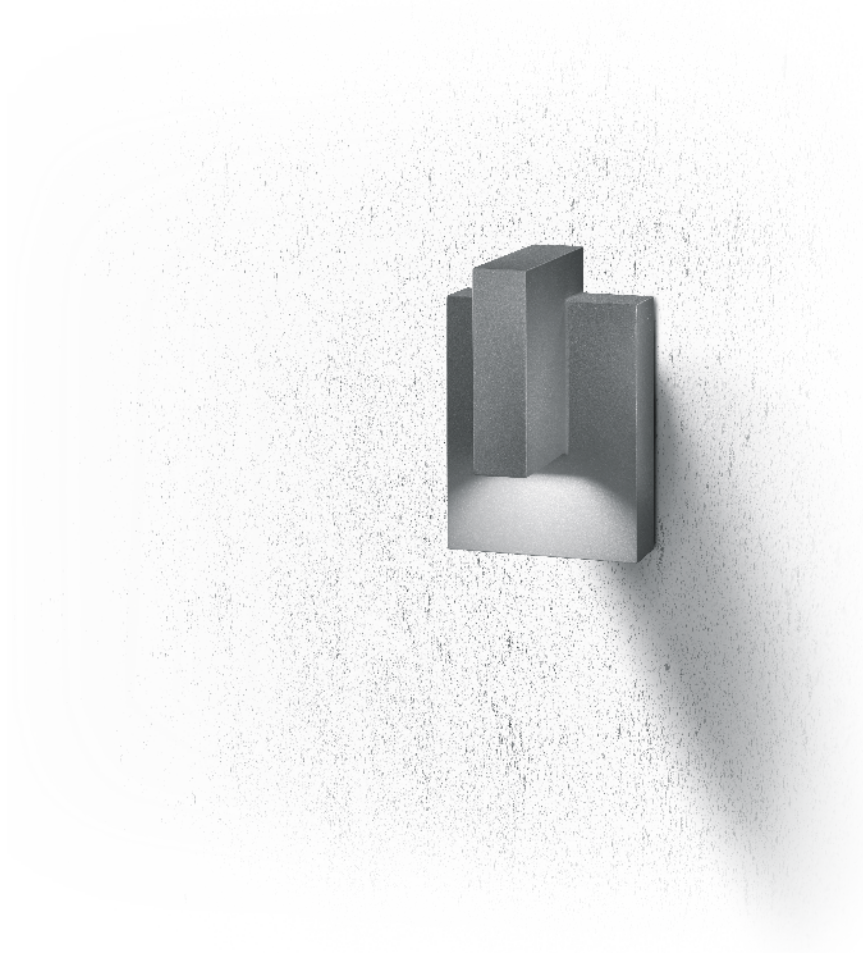

FIDENZA

FIDENZA

www.hessamerica.com

FIDENZA . Wall Mounted Luminaire

Vertical planes with a slim profile define FIDENZA, adding an unobtrusive linear accent to contemporary interiors and outdoor spaces. The fabricated aluminum luminaire is fully shielded and includes an integral driver with minimal power consumption. FIDENZA emits zero uplight and is suitable for LEED lighting zones 1 through 4 and is Dark Sky compliant. Mounting options include factory supplied junction box or adapter plate for mounting to 3.5" or 4" octagon boxes. All hardware is stainless steel. Standard colors; matte silver grey metallic, dark grey, or graphite grey. Special colors available. CSA certified for Wet Locations.

Model	Mounting	Lamp
FD150	Wall	LED