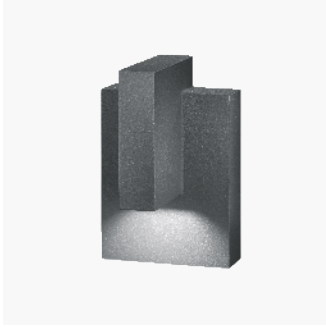

FIDENZA

FIDENZA

www.hessamerica.com

FIDENZA . Wall Mounted Luminaire

Vertical planes with a slim profile define FIDENZA, adding an unobtrusive linear accent to contemporary interiors and outdoor spaces. The fabricated aluminum luminaire is fully shielded and includes an integral driver with minimal power consumption. FIDENZA emits zero uplight and is suitable for LEED lighting zones 1 through 4 and is Dark Sky compliant. Mounting options include factory supplied junction box or adapter plate for mounting to 3.5" or 4" octagon boxes. All hardware is stainless steel. Standard colors; matte silver grey metallic, dark grey, or graphite grey. Special colors available. CSA certified for Wet Locations.

Model	Mounting	Lamp
FD150	Wall	LED