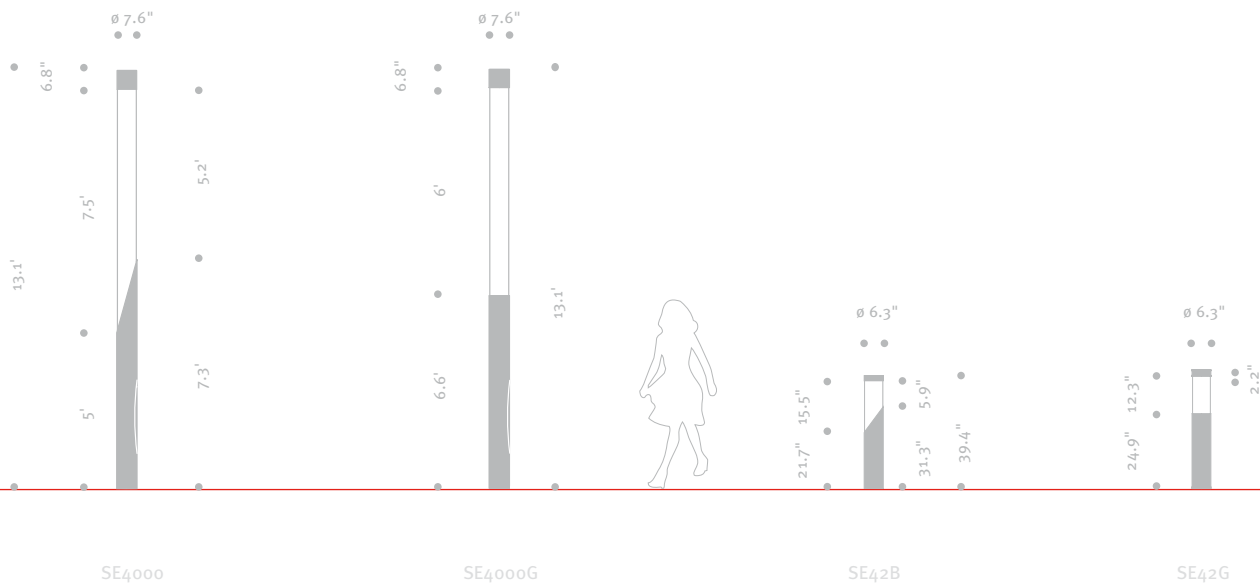

SIERRA . Illuminating Bollard / Column

Pure in form yet bold in statement, Sierra provides a striking appearance, day or night. The translucent matte acrylic lens diffuses light uniformly along its length through direct and indirect reflector elements. Extruded aluminum body has horizontal or diagonal cut to add visual interest. Illuminated column has top-mounted metal halide light source for easy relamping and increased efficiency or LED light engine at the base of the lens. Model SE42 light source is mounted at the base of the lens. Electrical assembly is housed in a weatherproof enclosure, accessible through the handhole. Standard colors; matte silver grey metallic or graphite grey. Special colors available. Listed for Wet Locations.

Model	Height	Lamp
SE42B	39.4"	39 MH / LED / RGB
SE42G	39.4"	39 MH / LED / RGB
SE4000	13'	150 MH / 70 MH / LED / RGB
SE4000G	13'	150 MH / 70 MH / LED / RGB