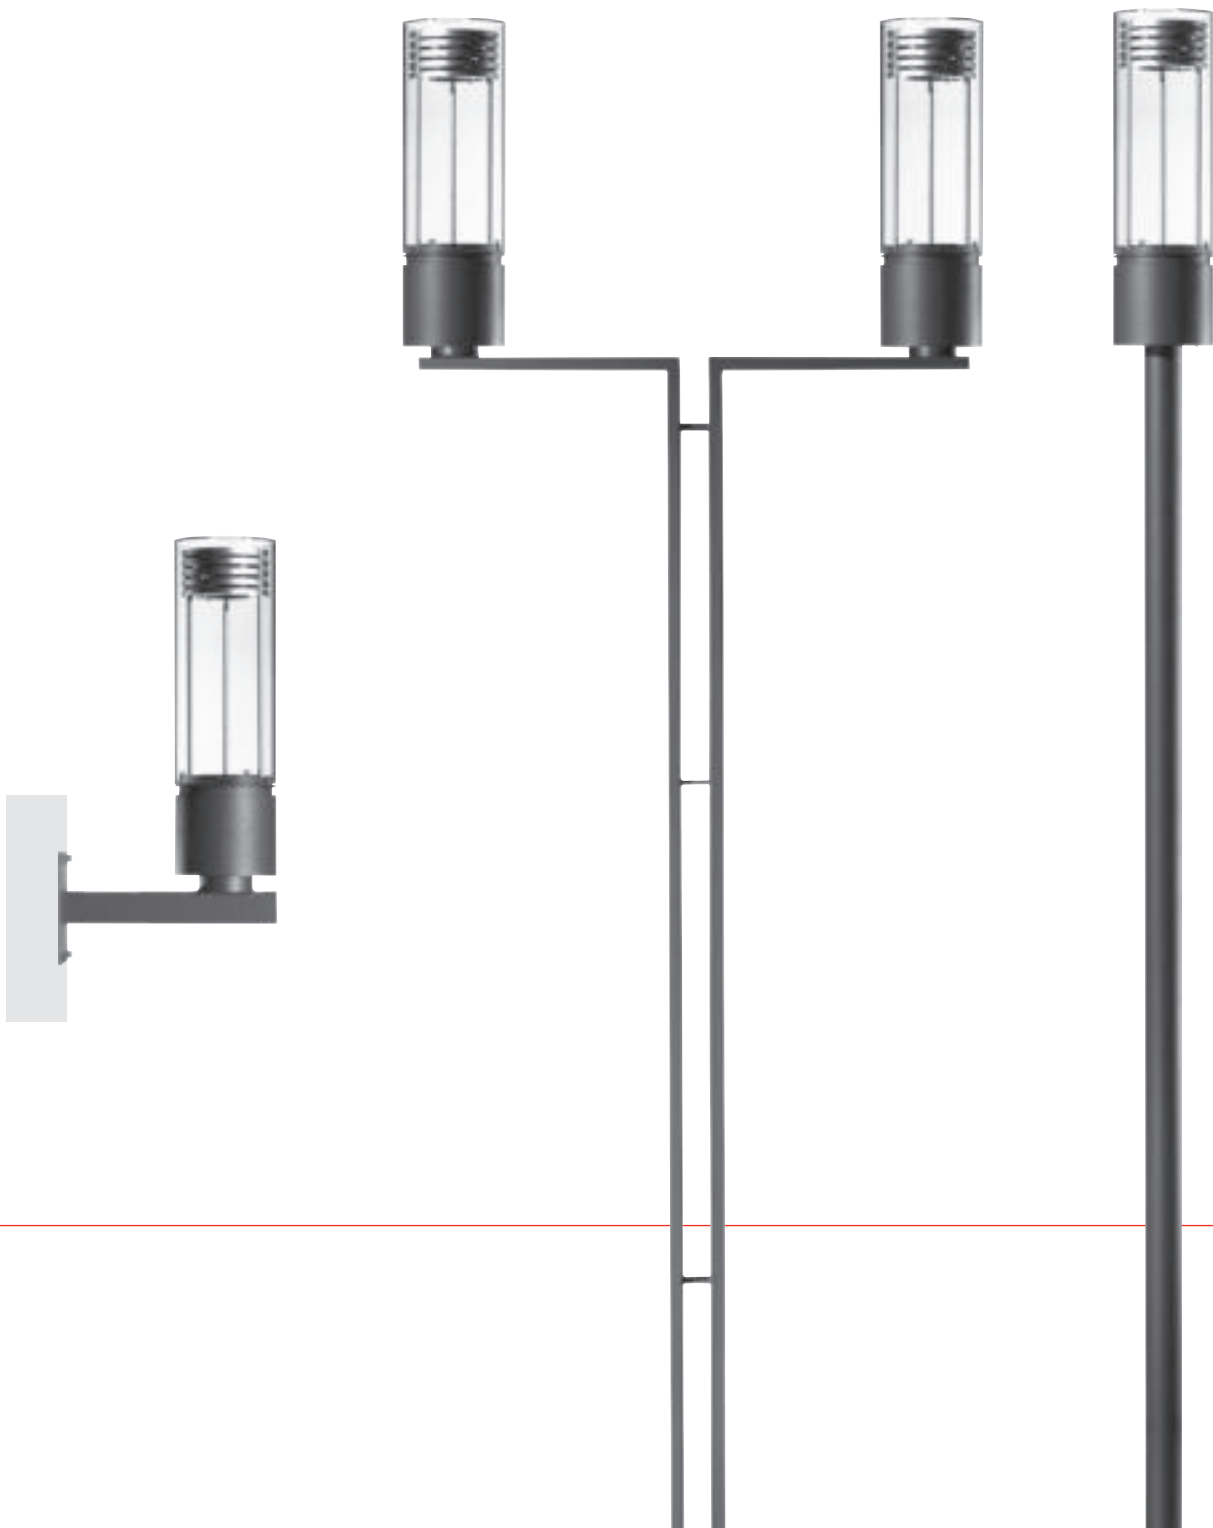

■ Stuttgart . Germany
■ Stuttgart . Germany

RESIDENZA

RESIDENZA

RESIDENZA

www.hessamerica.com

RESIDENZA D / SD . Pole Mounted Luminaire

The twin-mount cylindrical forms of RESIDENZA transition seamlessly to the square split-profile pole. Cast aluminum housing with integral fitter houses electrical components. Lens is clear acrylic and includes optics for symmetric and asymmetric distributions. Matte acrylic lens is available on request. Lens twists and locks onto housing for tool-less access. Pole with flush handhole is finished in finely textured paint. All hardware is stainless steel. Standard colors; matte silver grey metallic or graphite grey. Special colors available.  Listed for Wet Locations.

Model	Pole	Lens	Lamp
RS200D	12'	Clear	LED / 70 MH / 39 MH
RS200SD	12'	Matte	LED / 70 MH / 39 MH

Phone: 864.487.3175 • Fax: 864.487.3175 • www.hessamerica.com

P.O. Box 28 • Gaffney, SC 29342-0028

Design: Karsten Winkels