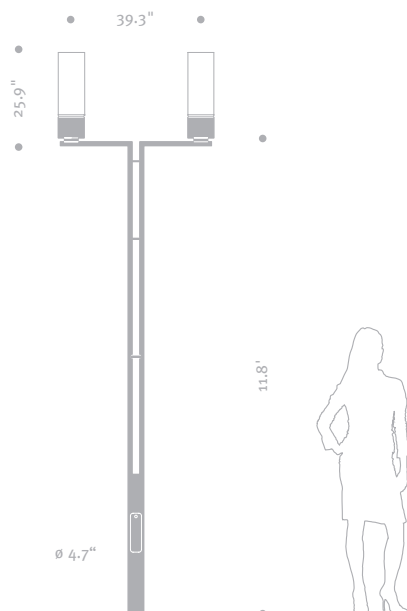

■ Stuttgart . Germany
■ Stuttgart . Germany

RESIDENZA

RESIDENZA

RESIDENZA

www.hessamerica.com

RESIDENZA D / SD . Pole Mounted Luminaire

The twin-mount cylindrical forms of RESIDENZA transition seamlessly to the square split-profile pole. Cast aluminum housing with integral fitter houses electrical components. Lens is clear acrylic and includes optics for symmetric and asymmetric distributions. Matte acrylic lens is available on request. Lens twists and locks onto housing for tool-less access. Pole with flush handhole is finished in finely textured paint. All hardware is stainless steel. Standard colors; matte silver grey metallic or graphite grey. Special colors available.  Listed for Wet Locations.

Model	Pole	Lens	Lamp
RS200D	12'	Clear	LED / 70 MH / 39 MH
RS200SD	12'	Matte	LED / 70 MH / 39 MH

Phone: 864.487.3175 • Fax: 864.487.3175 • www.hessamerica.com

P.O. Box 28 • Gaffney, SC 29342-0028

Design: Karsten Winkels