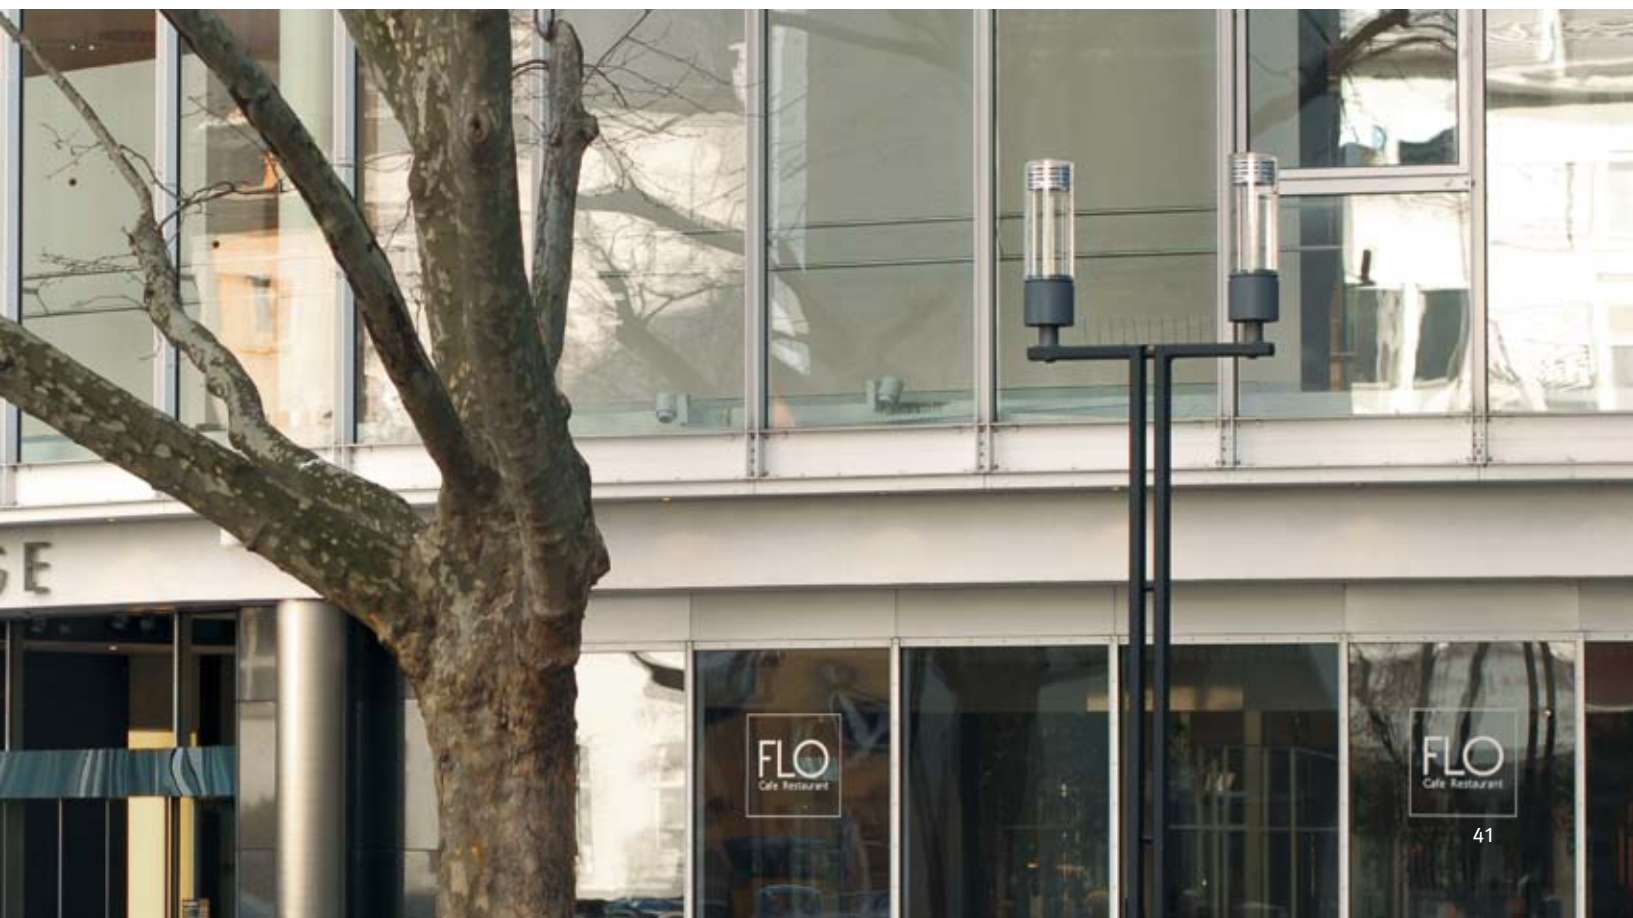

■ Stuttgart . Germany
■ Stuttgart . Germany

RESIDENZA

RESIDENZA

RESIDENZA

www.hessamerica.com/2300

RESIDENZA W / SW . Pole Mounted Luminaire

The simple cylindrical form of RESIDENZA is available in two models for pedestrian scale wall mount applications. Cast aluminum housing with integral fitter houses electrical components. Choice of optics includes clear acrylic lens with faceted reflector in symmetric or asymmetric distributions or matte acrylic lens only. Optics for LED model are mounted at the top of the clear lens and is available with a Type II or Type III distribution. Lens twists and locks onto housing for tool-less relamping. Cleanly styled mounting arm is fabricated aluminum. All hardware is stainless steel. Standard colors; matte silver grey metallic or graphite grey. Special colors available.  Listed for Wet Locations.

Model	Lens	Lamp
RS200	Clear	70 MH / 39 MH / LED
RS200S	Matte	70 MH / 50 MH / 39 MH