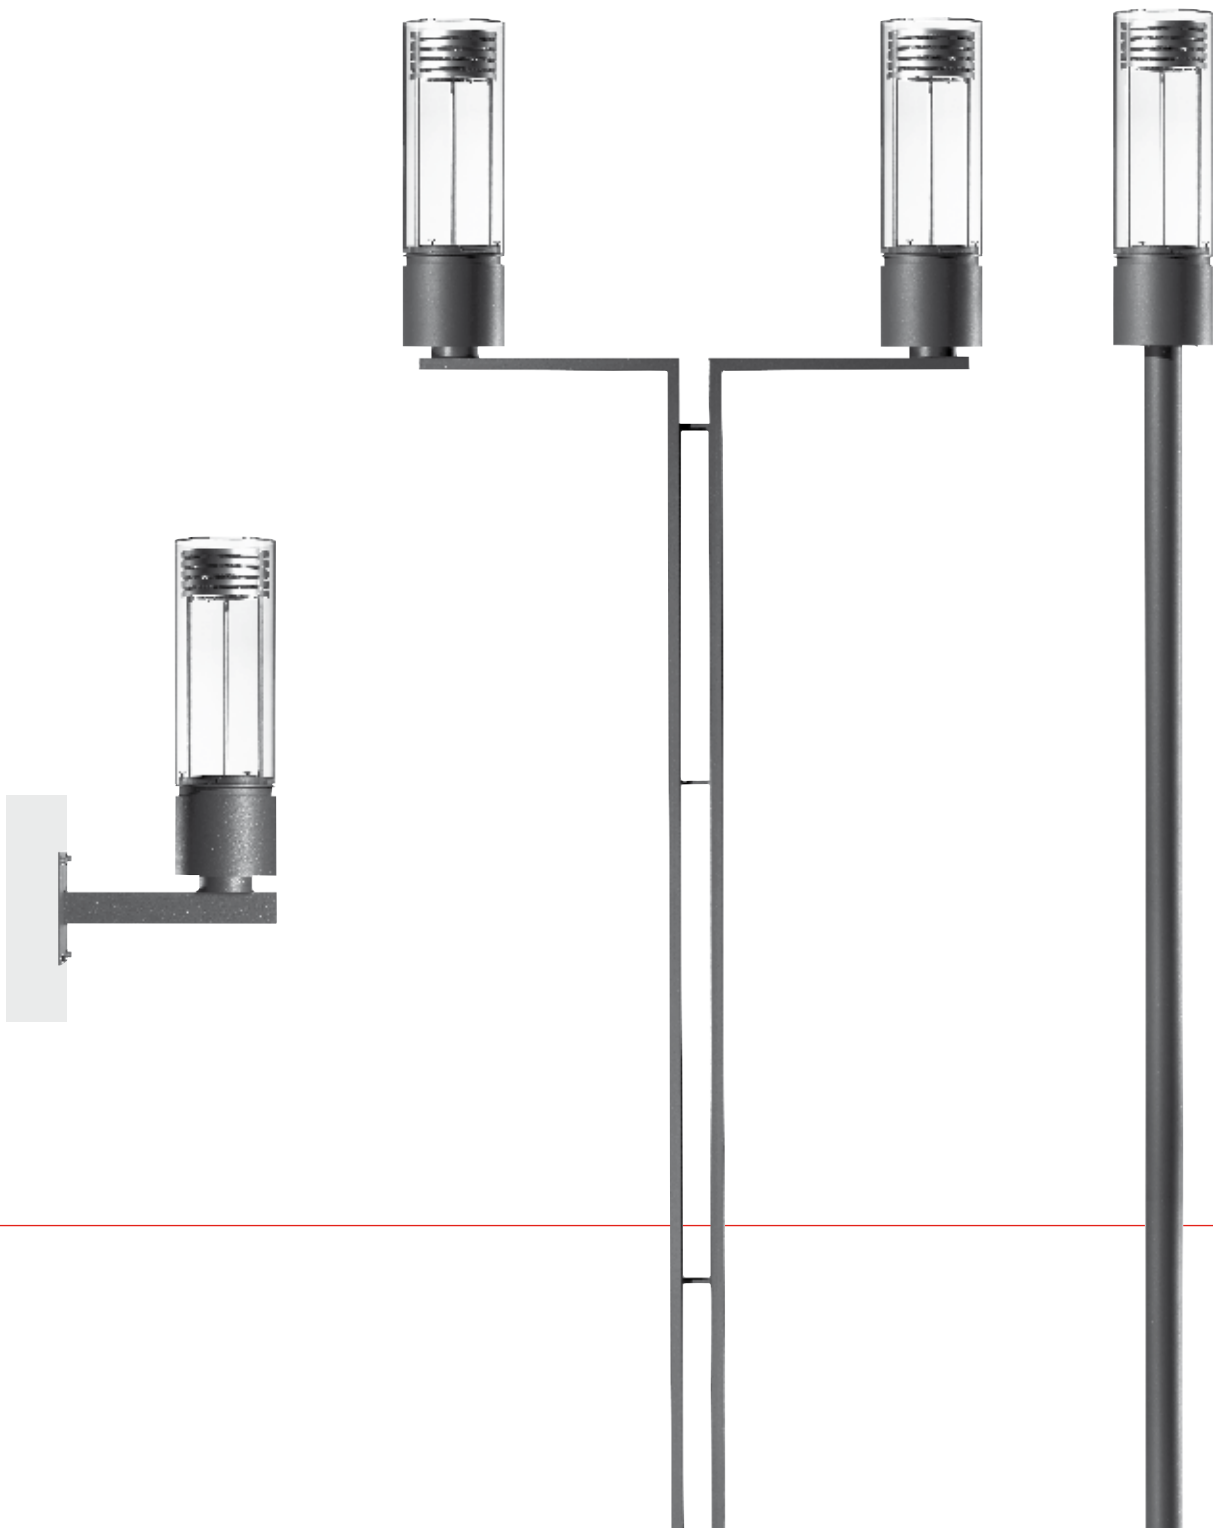

■ Stuttgart . Germany
■ Stuttgart . Germany

RESIDENZA

RESIDENZA

RESIDENZA

www.hessamerica.com/2300

RESIDENZA W / SW . Pole Mounted Luminaire

The simple cylindrical form of RESIDENZA is available in two models for pedestrian scale wall mount applications. Cast aluminum housing with integral fitter houses electrical components. Choice of optics includes clear acrylic lens with faceted reflector in symmetric or asymmetric distributions or matte acrylic lens only. Optics for LED model are mounted at the top of the clear lens and is available with a Type II or Type III distribution. Lens twists and locks onto housing for tool-less relamping. Cleanly styled mounting arm is fabricated aluminum. All hardware is stainless steel. Standard colors; matte silver grey metallic or graphite grey. Special colors available.  Listed for Wet Locations.

Model	Lens	Lamp
RS200	Clear	70 MH / 39 MH / LED
RS200S	Matte	70 MH / 50 MH / 39 MH