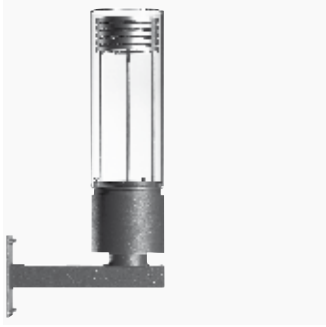

■ Stuttgart . Germany
■ Stuttgart . Germany

RESIDENZA

RESIDENZA

RESIDENZA

www.hessamerica.com/2300

RESIDENZA W / SW . Pole Mounted Luminaire

The simple cylindrical form of RESIDENZA is available in two models for pedestrian scale wall mount applications. Cast aluminum housing with integral fitter houses electrical components. Choice of optics includes clear acrylic lens with faceted reflector in symmetric or asymmetric distributions or matte acrylic lens only. Optics for LED model are mounted at the top of the clear lens and is available with a Type II or Type III distribution. Lens twists and locks onto housing for tool-less relamping. Cleanly styled mounting arm is fabricated aluminum. All hardware is stainless steel. Standard colors; matte silver grey metallic or graphite grey. Special colors available.  Listed for Wet Locations.

Model	Lens	Lamp
RS200	Clear	70 MH / 39 MH / LED
RS200S	Matte	70 MH / 50 MH / 39 MH