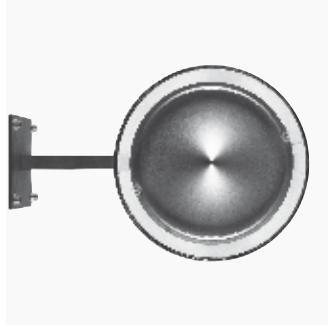

■ Stuttgart . Germany
■ Stuttgart . Germany

RESIDENZA

RESIDENZA

RESIDENZA

www.hessamerica.com/2300

RESIDENZA W / SW . Pole Mounted Luminaire

The simple cylindrical form of RESIDENZA is available in two models for pedestrian scale wall mount applications. Cast aluminum housing with integral fitter houses electrical components. Choice of optics includes clear acrylic lens with faceted reflector in symmetric or asymmetric distributions or matte acrylic lens only. Optics for LED model are mounted at the top of the clear lens and is available with a Type II or Type III distribution. Lens twists and locks onto housing for tool-less relamping. Cleanly styled mounting arm is fabricated aluminum. All hardware is stainless steel. Standard colors; matte silver grey metallic or graphite grey. Special colors available.  Listed for Wet Locations.

Model	Lens	Lamp
RS200	Clear	70 MH / 39 MH / LED
RS200S	Matte	70 MH / 50 MH / 39 MH