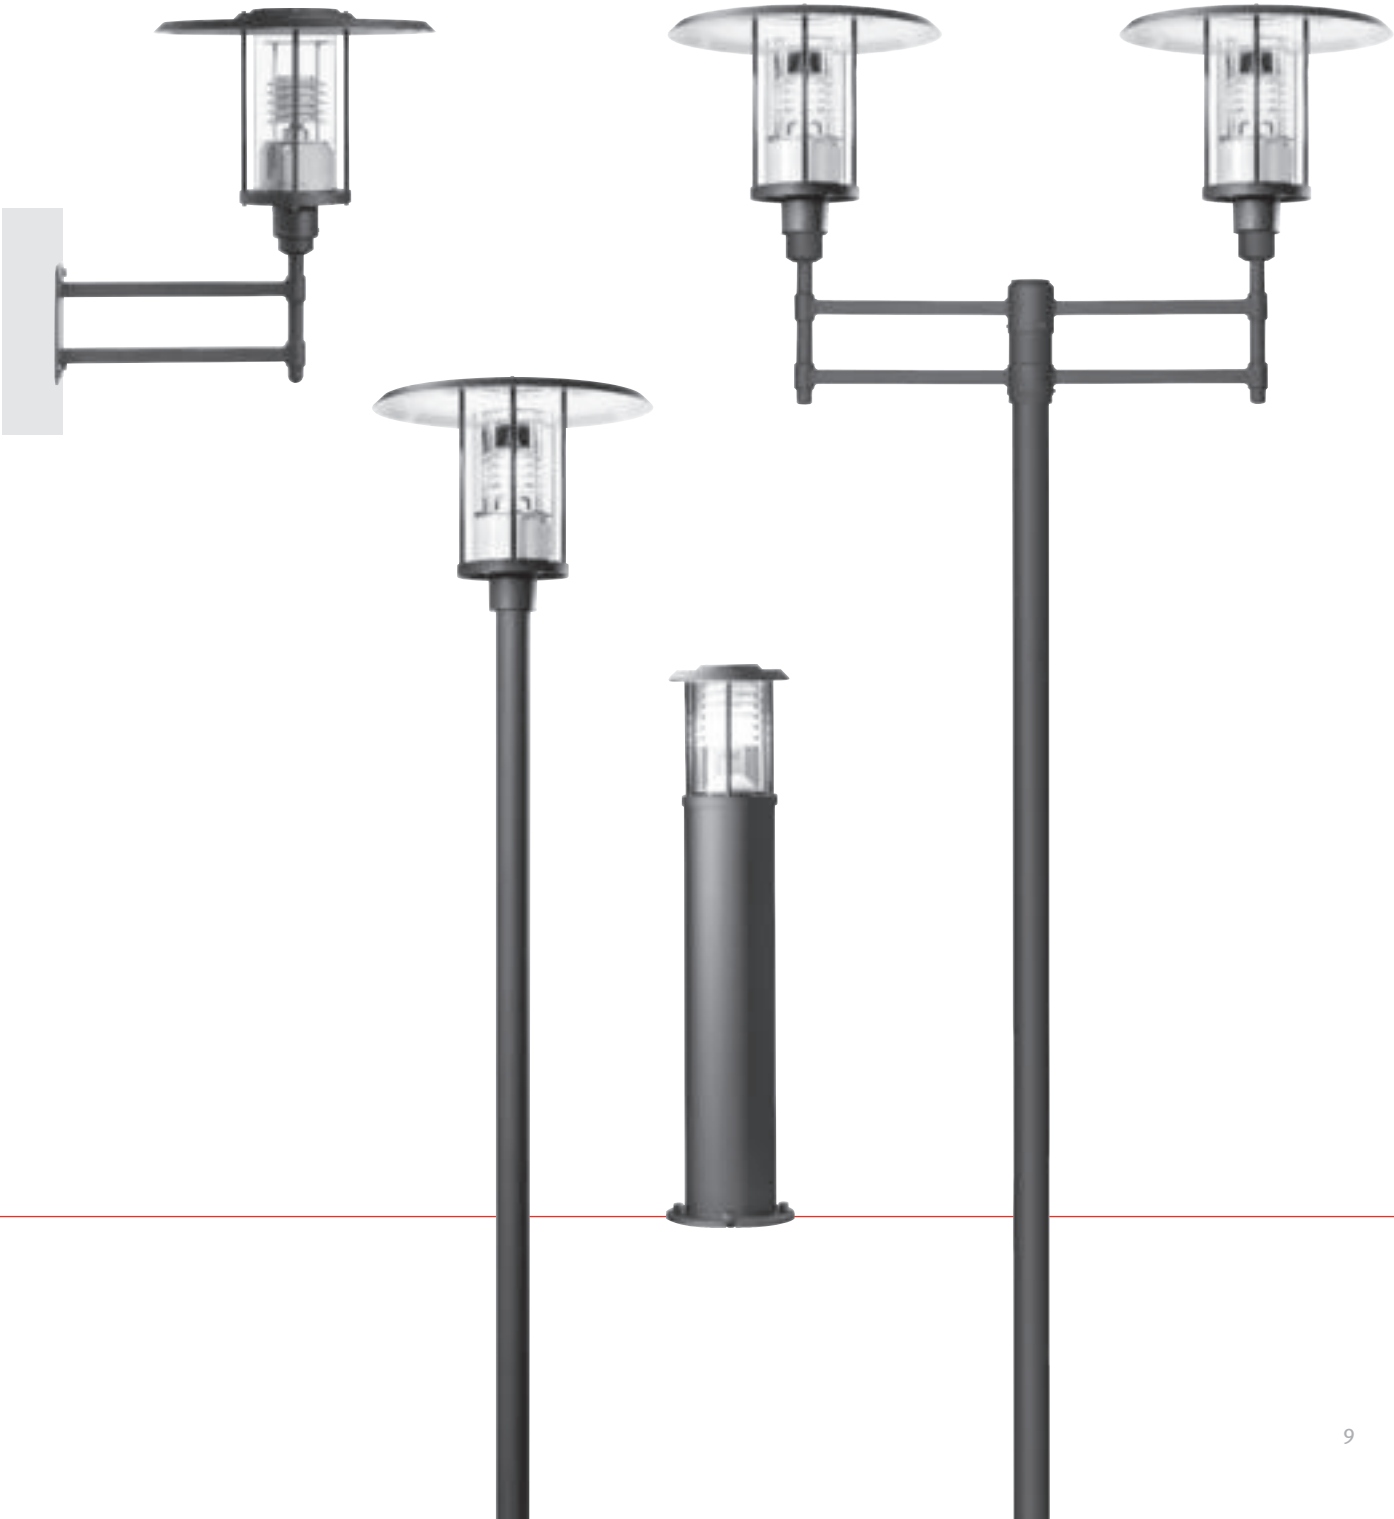

Houston . Texas . USA
Houston . Texas . USA

VALENCIA

Houston . Texas . USA
Houston . Texas . USA

VALENCIA

VALENCIA

VALENCIA

www.hessamerica.com

VALENCIA . Pole Mounted Luminaire

The VALENCIA is defined by its simplistic styling. Two sizes are available to meet diverse proportional requirements. The cast aluminum housing with integrated pole top fitter anchors stainless steel rods to support the spun aluminum shade. Cylindrical lens is clear acrylic. LED model features translucent light shaping diffusing film inside the cylindrical lens. Internal louver with white finish for metal halide models is standard and available for symmetric or asymmetric distributions. Signature stepped pole with flush handhole and double welded transition is available in steel or aluminum. Steel pole is hot-dip galvanized prior to being finished in high quality paint. Base cover is spun aluminum. All hardware is stainless steel. Standard colors; matte silver grey metallic or black. Special colors available.  Listed for Wet Locations.

Model	Pole / Style	Lamp
VC600	8' or 10' w/ 3' Step	LED / 70 MH / 50 MH
VC800	10' w/ 3' Step	LED / 200 MH / 150 MH
VC800	12' or 14' w/ 4' Step	LED / 200 MH / 150 MH