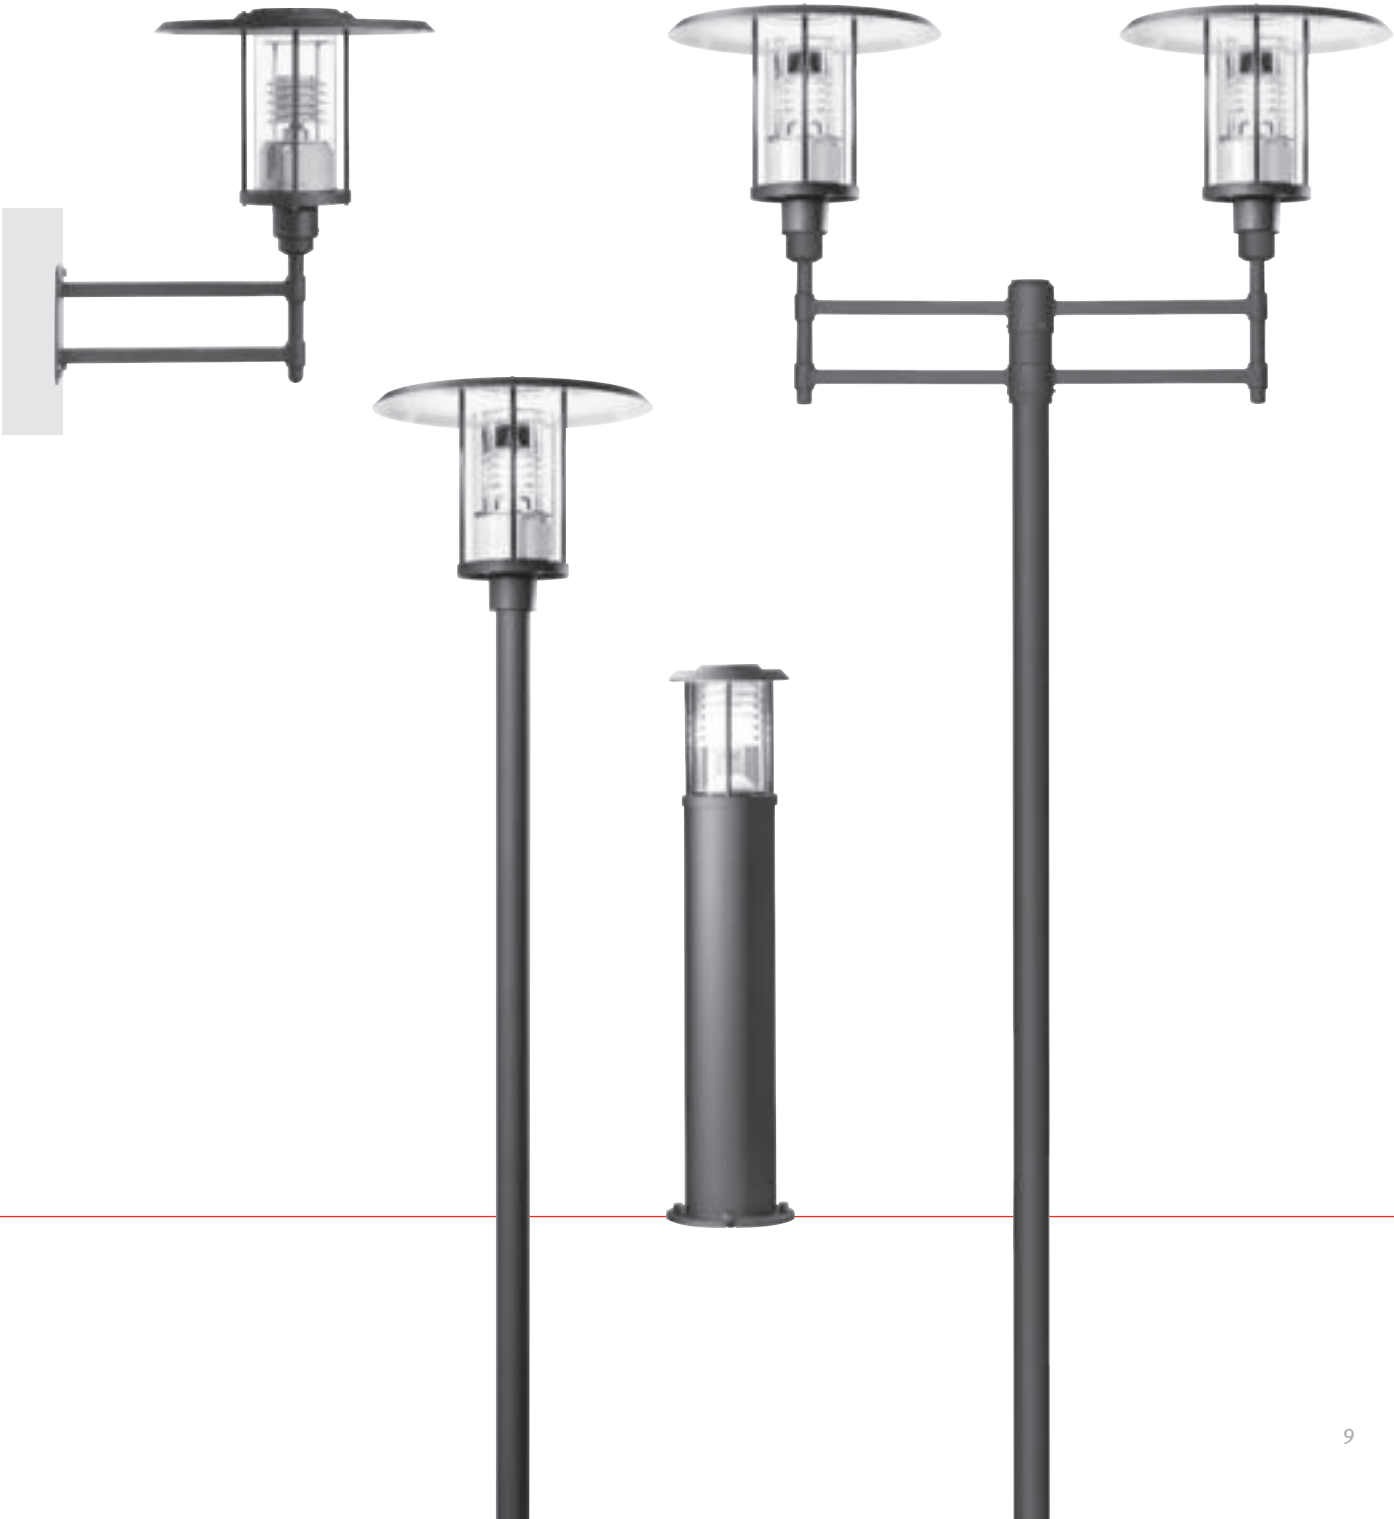

# VALENCIA

[www.hessamerica.com](http://www.hessamerica.com)

VALENCIA . Illuminating Bollard

The VALENCIA bollard completes the product family by providing similar styling to the pole top luminaire. Top is heavy cast aluminum. Bollard shaft is heavy wall extruded aluminum and finished in high quality paint. The cylindrical clear acrylic lens with white internal louver provides low brightness illumination. All hardware is stainless steel. Standard colors; matte silver grey metallic or black. Special colors available.  Listed for Wet Locations.

Model	Height	Lamp
VC1070	42.1"	LED / 70 MH / 50 MH / 26 CF