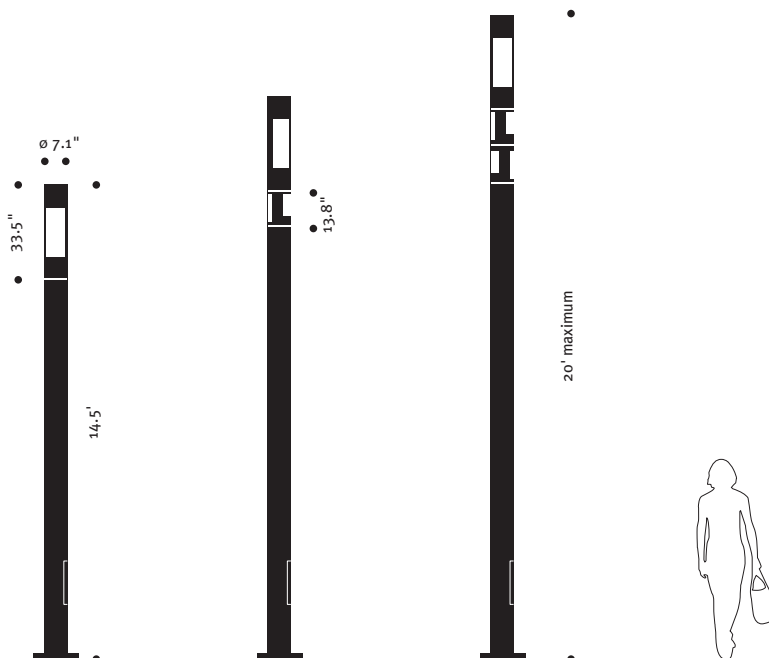

CITY ELEMENTS

www.hessamerica.com/4000

CITY ELEMENTS 180 . Illuminating Column

City Elements 180 offers the flexibility of a multi-purpose lighting system in a single architectural structure. It may be configured with a single top element for area lighting and may include up to two additional lighting modules directly below for accenting or highlighting of facades, landscaping, or statuary. Column may be specified with heights up to twenty feet. A companion bollard is also available. Housing styles for the top element may be with 360° lens with a choice of symmetric or asymmetric reflectors or an asymmetric housing for house side shielding. Luminaire housing and extruded aluminum shaft with flush handhole are finished in finely textured paint. Standard colors; Matte silver grey metallic, dark grey, graphite grey, or black. Special colors available. All hardware is stainless steel. Consult on-line Configurator at www.hessamerica.com for additional technical information. CSA Certified for Wet Locations.

Model	Height	Lamp
CE180-AR800	20' maximum	70 MH / 39MH
CE180-AA800	20' maximum	70 MH / 39 MH
BS400	Accent	39 MH

CE180-AR800

CE180-AA800/BS400

CE180-AR800/2x BS400