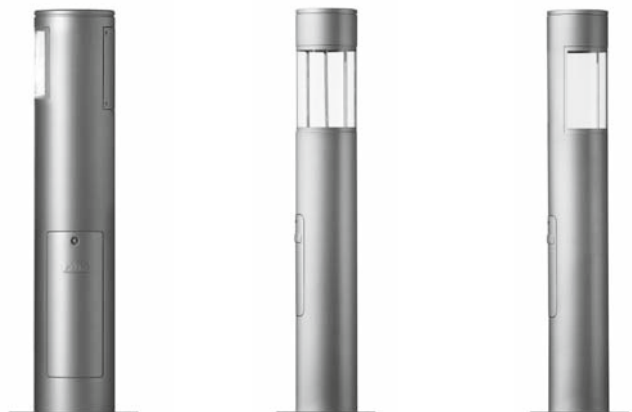

CITY ELEMENTS

www.hessamerica.com/4000

CITY ELEMENTS 230 / 180 - Illuminating Bollard

Illuminating bollards are available in two diameters as part of the comprehensive CITY ELEMENTS product family. The slender 7" diameter bollard gracefully enhances pedestrian pathways, while the larger 9" model works well as a complement to the full sized columns. Mounting options include internal flange or external flange with anchor bolts and mounting plate or base cover. Extruded aluminum shaft and cast aluminum housings are finished in finely textured paint. Standard colors; Matte silver grey metallic, dark grey, graphite grey, or black. Special colors available. All hardware is stainless steel. Consult on-line Configurator at www.hessamerica.com for additional technical information. CSA Certified for Wet Locations.

Model	Height	Diameter	Lamp
CE180-AR	4'	7"	39 MH / 20 MH / LED
CE180-AA	4'	7"	39 MH / 20 MH / LED
CE230-AS300	3', 4'	9"	39 MH / 20 MH

CE230-AS300

CE180-P-AR

CE180P-AA