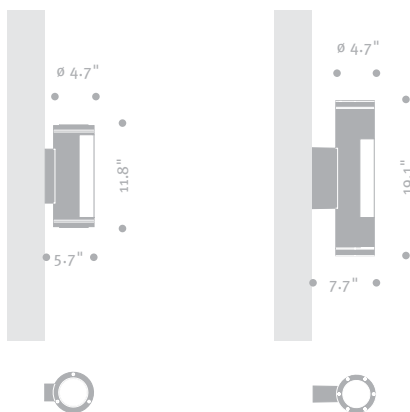

VARELLO . Wall Mounted Luminaire

The simple cylindrical form of VARELLO blends subtly with a broad range of architecture. The heavy wall extruded aluminum housing, fitted top and bottom with precision-machined lens rings, provides subtle direct and indirect illumination. Matte acrylic window highlights the luminaire and serves as an illuminated focal point. Top and bottom lenses in the VL300 are matte acrylic, while VL485 lenses are clear tempered glass. Luminaire is finished in finely textured paint. All hardware is stainless steel. Standard color; matte silver grey metallic. Special colors available. Listed for Wet Locations.

Model	Mounting	Lamp
VL300	Wall	18 CF / 13 CF
VL485	Wall	18 CF w/ 2 x 55 Halogen / 2 x 39 Halogen