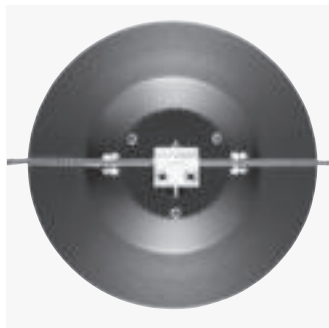

■ Heidelberg . Germany
■ Heidelberg . Germany

PENDO

■ Heidelberg . Germany
■ Rheinberg . Germany

PENDO

PENDO

PENDO

www.hessamerica.com

P E N D O . Catenary Suspended Luminaire

PENDO presents a traditional European design in a simple yet functional catenary suspended luminaire. The housing with integral shade is fabricated from cast and spun aluminum components. An articulating cable hanger allows the fixture to be leveled when installed. Underside of shade is painted in high-reflectance white paint for increased efficiency. Clear acrylic lens twists and locks for tool-less relamping. Structural design, stainless steel catenary cable, and fittings for mounting to support structure provided by others. All hardware is stainless steel. Standard colors; matte silver grey metallic, dark grey, graphite grey, or black. Special colors available.