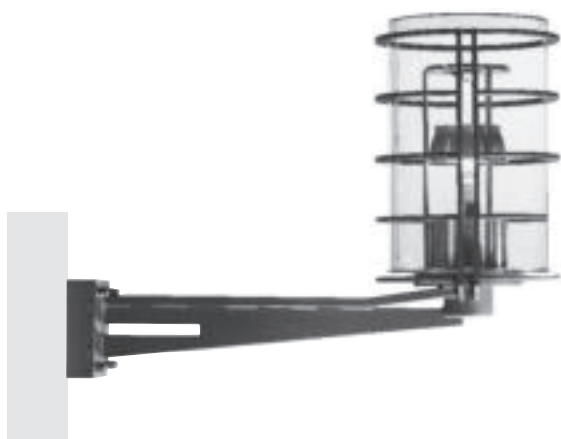

Houston . Texas . USA
Houston . Texas . USA

VILLAGE

VILLAGE

VILLAGE

www.hessamerica.com

VILLAGE 375 UE . Catenary Mounted Luminaire

The contemporary form of VILLAGE adds a minimalist accent to modern architecture. Fabricated aluminum housing encircles the clear acrylic cylindrical lens. Luminaire is finished in finely textured paint. All hardware is stainless steel. Standard colors; graphite grey. Special colors available. Structural design, stainless steel catenary cable, and fittings for mounting to support structure provided by others.  Listed for Wet Locations.

Model	Lamp
VA375X	LED / 100 MH / 70 MH