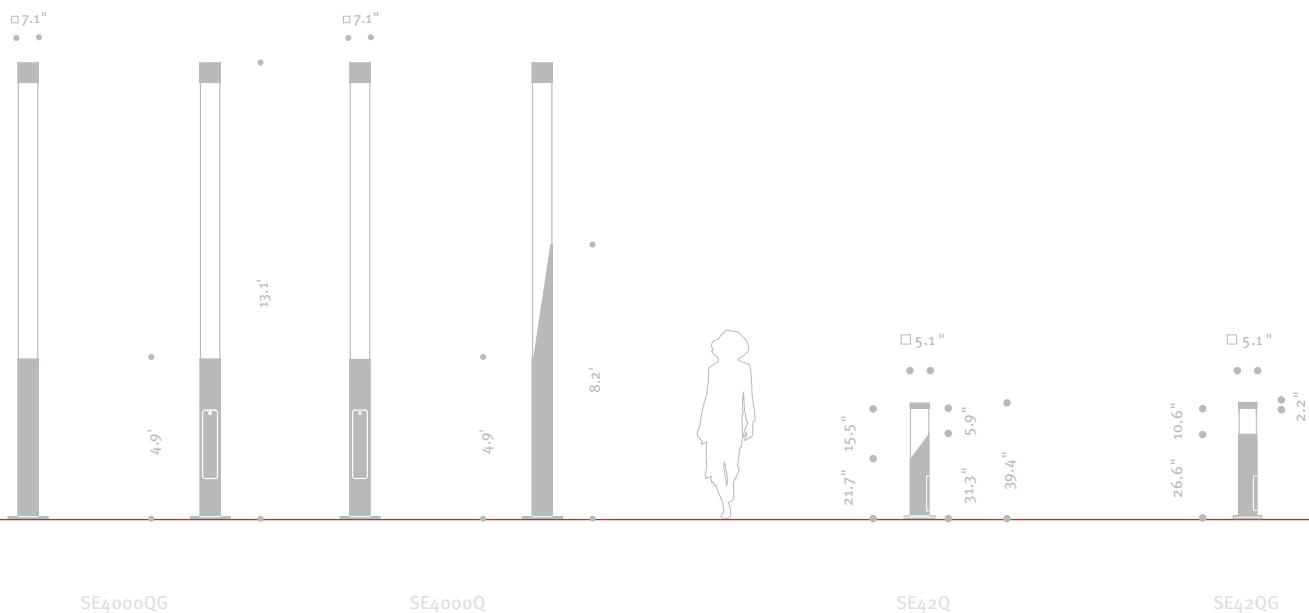

## SIERRA Q/QG . Illuminating Column / Bollard

Sierra Q conveys contemporary design with its clean lines and square profile. Light is distributed evenly along the length of the translucent matte acrylic lens through direct and indirect internal reflectors. The extruded aluminum shaft is available with a horizontal or angle cut at the transition to the lens. Lamp is located in the top cap for easy relamping and increased efficiency. Electrical gear is housed in a weatherproof enclosure, accessible through the flush handhole. A low-level bollard is also available. Standard colors; matte silver grey metallic, dark grey, or graphite grey. Special colors available. All hardware is stainless steel. Listed for Wet Locations.

Model	Height	Lamp
SE42Q	39.4" SQ	39 MH / LED / RGBW
SE42QG	39.4" SQ	39 MH / LED / RGBW
SE4000Q	13' SQ	70 MH / LED / RGBW
SE4000QG	13' SQ	70 MH / LED / RGBW

Phone: 864.487.3535 • Fax: 864.487.3175 • www.hessamerica.com