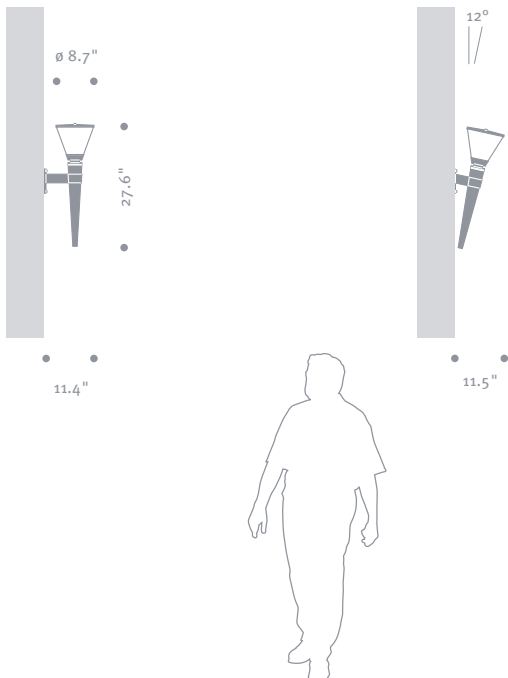

■ Valence . France
■ Valence . France

PARMA

PARMA

PARMA

www.hessamerica.com/2380

PARMA . Wall Mounted Luminaire

Wall mounted luminaire is suitable for both interior and exterior applications. The precision-machined housing and reflector shade of high-grade aluminum are satin anodized. The translucent matte acrylic lens provides diffused illumination. Cast aluminum housing / wall bracket is finished in finely textured paint. All hardware is stainless steel. Standard color; matte silver grey metallic. Special colors available.  Listed for Wet Locations.

PARMA G . Wall Mounted Luminaire

Same as PARMA, except with 12° tilted bracket.

Model	Mounting	Lamp
PM700	Wall	42 CF / 32 CF / 26 CF
PM700G	Wall	42 CF / 32 CF / 26 CF

PM700

PM700G