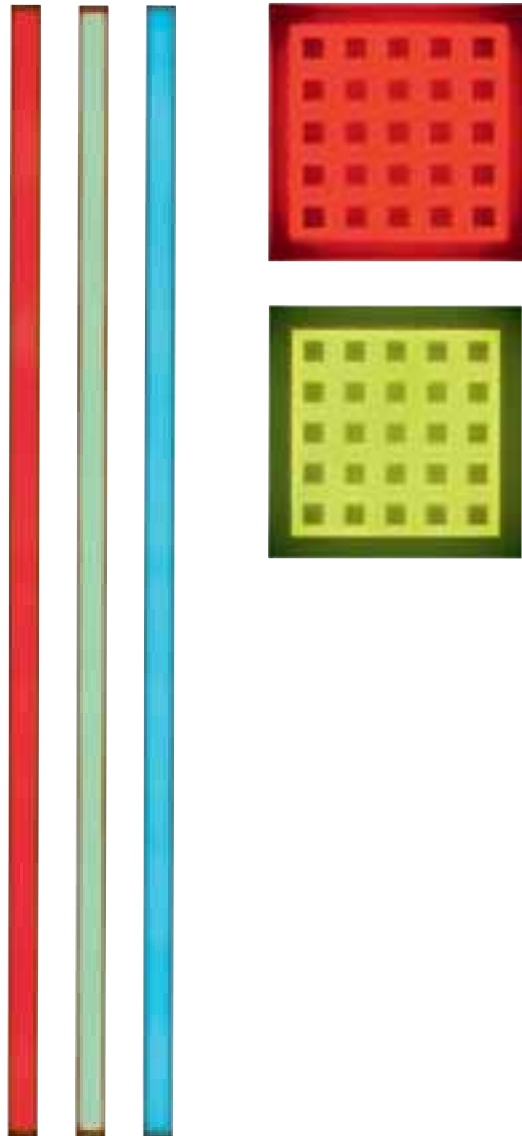

San Diego . California . USA
Munich . Germany

LEDIA

■ Munich . Germany
■ Leipzig . Germany

LEDIA

LEDIA

LEDIA

www.hessamerica.com/5005

LEDIA LL-W . LED Recessed Wall Luminaire

The LEDIA recessed wall series adds definition to interior and exterior spaces by creating colorful architectural accents. The flush mounted glass strips are available in four lengths. Specially treated tempered glass lens diffuse light evenly across the surface. Luminaire mounts into recessed stainless steel backbox. LED colors are available in red, blue, green, amber, white or RGB. Remote 12v DC LED driver is required. Color-changing model requires 3-channel dimmer or color sequencer. Listed for wet locations.

Model	Dimensions	Wattage
LEDIA LL-W-09	11" x 1.4"	4
LEDIA LL-W-18	19.7" x 1.4"	6
LEDIA LL-W-27	28.8" x 1.4"	9
LEDIA LL-W-36	37.4" x 1.4"	12
LEDIA LL-W-09-RGB	11" x 1.4"	4
LEDIA LL-W-18-RGB	19.7" x 1.4"	9
LEDIA LL-W-27-RGB	28.8" x 1.4"	12
LEDIA LL-W-36-RGB	37.4" x 1.4"	16