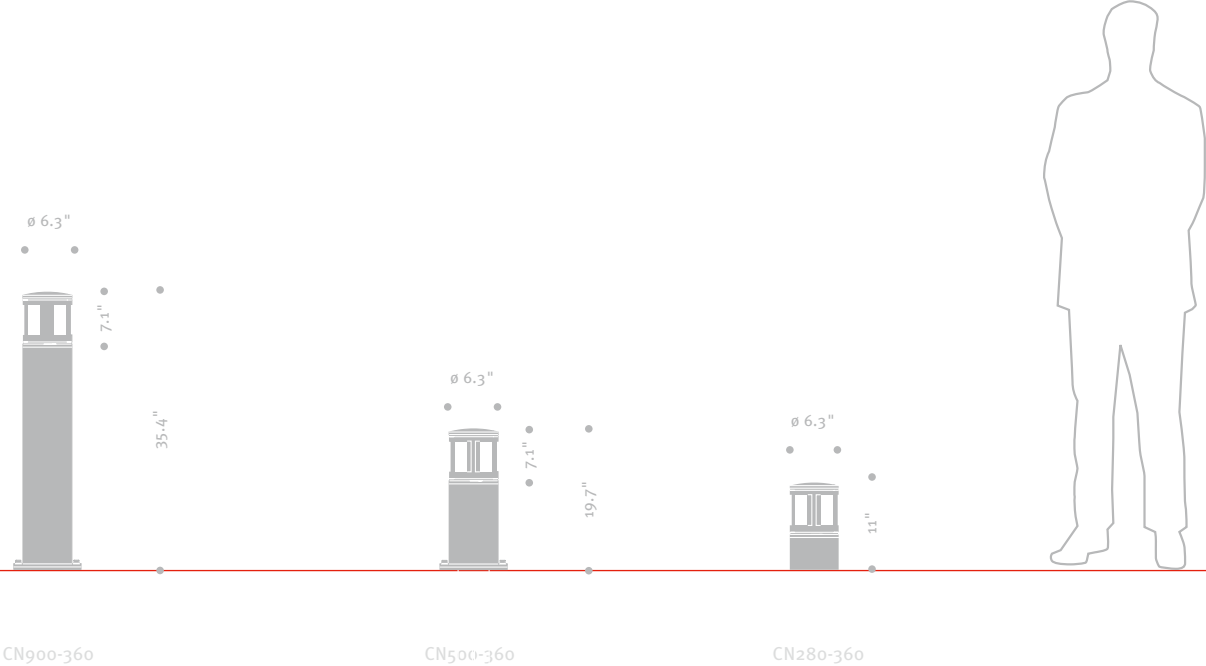

■ St. Louis . Missouri . USA
■ Serres Castet . France

CENTO

CENTO

CENTO

www.hessamerica.com/3690

C E N T O 3 6 0 . Illuminating Bollard

A simple beacon with three windows for 360° illumination is the basis of CENTO's styling. Translucent acrylic lens creates soft diffused illumination. Housing is precision machined from heavy wall extruded aluminum. Housing and extruded aluminum shaft are finished in finely textured paint. Luminaire is available in three heights. All hardware is stainless steel. Standard color; matte silver grey metallic. Special colors available.  Listed for Wet Locations.

Model	Height	Lamp
CN900-360	35.4"	18 CF / 13 CF / 35MH / LED
CN500-360	19.7"	18 CF / 13 CF / 35 MH / LED
CN280-360	11.0"	18 CF / 13 CF / LED

CN900-360

CN500-360

CN280-360

Phone: 864.487.3535 • Fax: 864.487.3175 • www.hessamerica.com