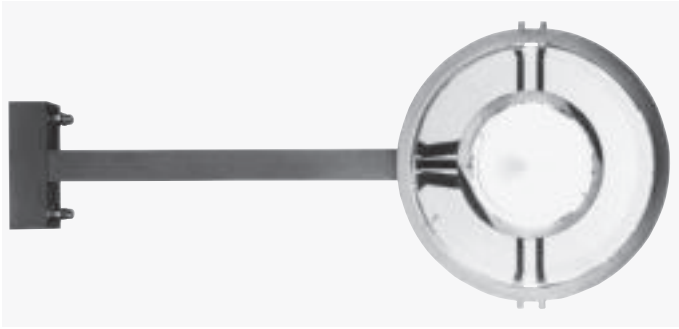

VILLAGE

VILLAGE

www.hessamerica.com

VILLAGE 375W. Wall Mounted Luminaire

The contemporary form of VILLAGE adds a minimalist accent to modern architecture. Fabricated aluminum housing encircles the clear acrylic cylindrical lens. Luminaire and bracket are finished in finely textured paint. All hardware is stainless steel. Standard colors; graphite grey. Special colors available.  Listed for Wet Locations.

Model	Mounting	Lamp
VA375W	Wall	LED / 100 MH / 70 MH