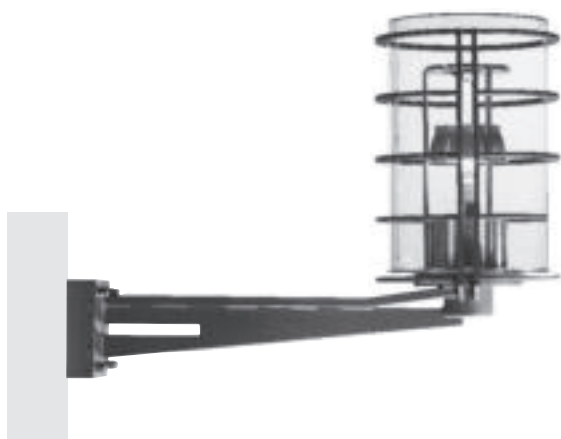

VILLAGE

VILLAGE

www.hessamerica.com

VILLAGE 375W. Wall Mounted Luminaire

The contemporary form of VILLAGE adds a minimalist accent to modern architecture. Fabricated aluminum housing encircles the clear acrylic cylindrical lens. Luminaire and bracket are finished in finely textured paint. All hardware is stainless steel. Standard colors; graphite grey. Special colors available.  Listed for Wet Locations.

Model	Mounting	Lamp
VA375W	Wall	LED / 100 MH / 70 MH