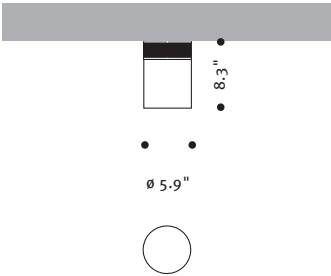

MESSINA 150 G / GS
Ceiling Mounted Luminaire

The MESSINA family adds simple elegance to any space, providing either accent or ambient lighting. Housing is machined from billet aluminum, then satin anodized.

Translucent acrylic lens creates a soft ambiance and is available in two styles. Hardware is stainless steel. See technical data sheet for details.

Listed for Damp Locations

Model	Mounting	Lamp
MS150G	Ceiling	26 CF / 2 x 13 CF
MS150GS	Ceiling	26 CF / 2 x 13 CF