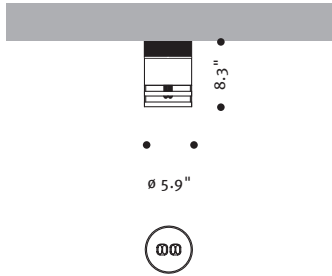

MESSINA 150 G / GS
Ceiling Mounted Luminaire

The MESSINA family adds simple elegance to any space, providing either accent or ambient lighting. Housing is machined from billet aluminum, then satin anodized.

Translucent acrylic lens creates a soft ambiance and is available in two styles. Hardware is stainless steel. See technical data sheet for details.

Listed for Damp Locations

Model	Mounting	Lamp
MS150G	Ceiling	26 CF / 2 x 13 CF
MS150GS	Ceiling	26 CF / 2 x 13 CF