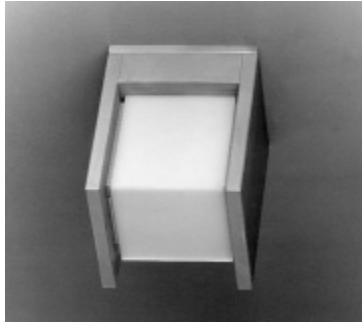

FERRARA 150 Ceiling Mounted Luminaire

Project Name

Address

City

State

ZIP

Dimensions

FERRARA 150 Ceiling Mounted Luminaire

- DESCRIPTION** Surface mounted luminaire for interior and exterior applications where contemporary styling is desired.
- HOUSING** Two 6060 aluminum alloy sidewalls attach to opposite sides of the square cast aluminum base with concealed hardware. Sidewalls are 0.60" thick and have two ribs attached to the inner side to provide positive alignment of the lens. Matte acrylic cubic lens with integral flange has two white acrylic panels bonded to the outer surface to align the lens assembly to the luminaire. Two cast aluminum fascia elements seal the lens assembly to the single piece EPDM gasket on the base and are secured with countersunk stainless steel screws. Luminaire mounts to surface over single gang switch box with factory supplied hardware and wall anchors. All hardware is stainless steel.
- OPTICS** Lamp is positioned within the matte acrylic cylindrical lens providing soft diffused illumination.
- ELECTRICAL** Compact fluorescent high frequency electronic ballast shall be Class P and Outdoor Type 1 rated. Ballast shall have a minimum high power factor rating of 90% and a minimum starting temperature of -20°F (-30°C) at nominal line voltage $\pm 10\%$. Ballast shall be UL Listed. Lamp sockets are 75w-600v rated.
- LAMPING**
- | | | |
|---------|---------------------|---------------------|
| Wattage | 13 | 18 |
| Source | Compact Fluorescent | Compact Fluorescent |
| Lamp | CFQ13W/G24q | CFTR18W/G24q |
| Bulb | PL-C | PL-T |
| Base | G24q-1 | GX24q-2 |
- Lamp is included.
- FINISH** Housing is cleaned ultrasonically prior to painting. Standard finish is finely textured matte silver grey metallic. Special colors available on request.
- WARRANTY** Limited product warranty period is three years. Lamp and ballast shall carry the respective manufacturer's limited warranty.
- CERTIFICATION**  Listed for Wet Locations.