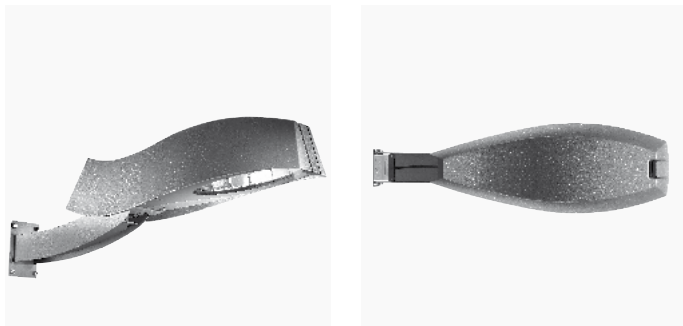

SERA

SERA

www.hessamerica.com/2310

SERA W. Wall Mounted Luminaire

The contemporary free-form styling of SERA W is available in two sizes. One piece die-cast aluminum housing with integral adjustable fitter slipfits tenon on the decorative steel bracket. Luminaire is standard with full cut-off, sealed optics. It may also be tilted in 5° increments up to 15°. Formed aluminum door latch fits flush to the housing and provides tool-less access to the optical compartment for easy relamping. Frameless tempered glass lens is sealed to the housing with one piece profiled silicone gasket. Hinged reflector allows tool-less push button access to electrical gear. Tray mounted ballast components attach to the reflector plate with two thumbscrews and electrical quick disconnect. All hardware is stainless steel. Fabricated steel wall bracket is hot-dip galvanized prior to being finished in finely textured paint. Standard colors; matte silver grey metallic, dark silver grey metallic, or graphite grey. Special colors available.  Listed for Wet Locations.

Model	Mounting	Lamp
SR600W	Wall	150 MH / 100 MH / 70 MH / LED
SR740W	Wall	400 MH / 250 MH / 150 MH / LED