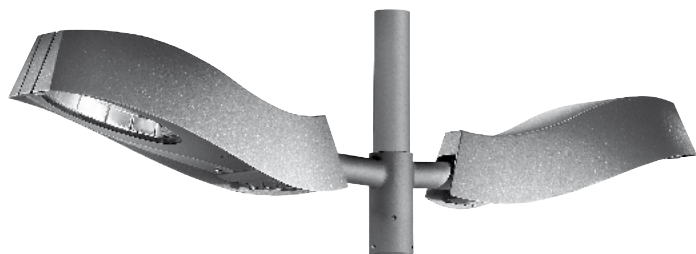

SERA

SERA

www.hessamerica.com/2310

SERA W. Wall Mounted Luminaire

The contemporary free-form styling of SERA W is available in two sizes. One piece die-cast aluminum housing with integral adjustable fitter slipfits tenon on the decorative steel bracket. Luminaire is standard with full cut-off, sealed optics. It may also be tilted in 5° increments up to 15°. Formed aluminum door latch fits flush to the housing and provides tool-less access to the optical compartment for easy relamping. Frameless tempered glass lens is sealed to the housing with one piece profiled silicone gasket. Hinged reflector allows tool-less push button access to electrical gear. Tray mounted ballast components attach to the reflector plate with two thumbscrews and electrical quick disconnect. All hardware is stainless steel. Fabricated steel wall bracket is hot-dip galvanized prior to being finished in finely textured paint. Standard colors; matte silver grey metallic, dark silver grey metallic, or graphite grey. Special colors available.  Listed for Wet Locations.

Model	Mounting	Lamp
SR600W	Wall	150 MH / 100 MH / 70 MH / LED
SR740W	Wall	400 MH / 250 MH / 150 MH / LED