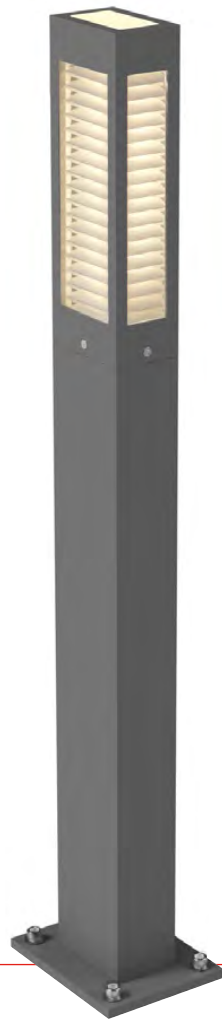

■ Charlotte . North Carolina . USA
■ Charlotte . North Carolina . USA

MOROCCO

MOROCCO

MOROCCO

www.hessamerica.com/3339

MOROCCO . Illuminating Bollard

MOROCCO combines timeless styling with glare-free illumination to harmonize effortlessly with many outdoor architectural spaces. The slender rectilinear housing and shaft are fabricated from extruded aluminum. Luminaire has three windows producing an asymmetric distribution pattern ideal for pathways and sidewalks, or four windows for a symmetric distribution. Louvered optics shield the source at normal viewing angles while providing soft, diffused illumination with minimal uplight. A top mounted matte acrylic lens adds a visual accent and is available in color. Standard colors; matte silver grey metallic, dark grey, or graphite grey. Special colors available. All hardware is stainless steel.

Model	Height	Lamp
MK1000	39.4"	LED / 18CF / 24CF
MK1100	43.3"	LED / 18CF / 24CF

Phone: 864.487.3535 • Fax: 864.487.3175 • www.hessamerica.com

P.O. Box 28 • Gaffney, SC 29342-0028

Design: Helmut Angerer