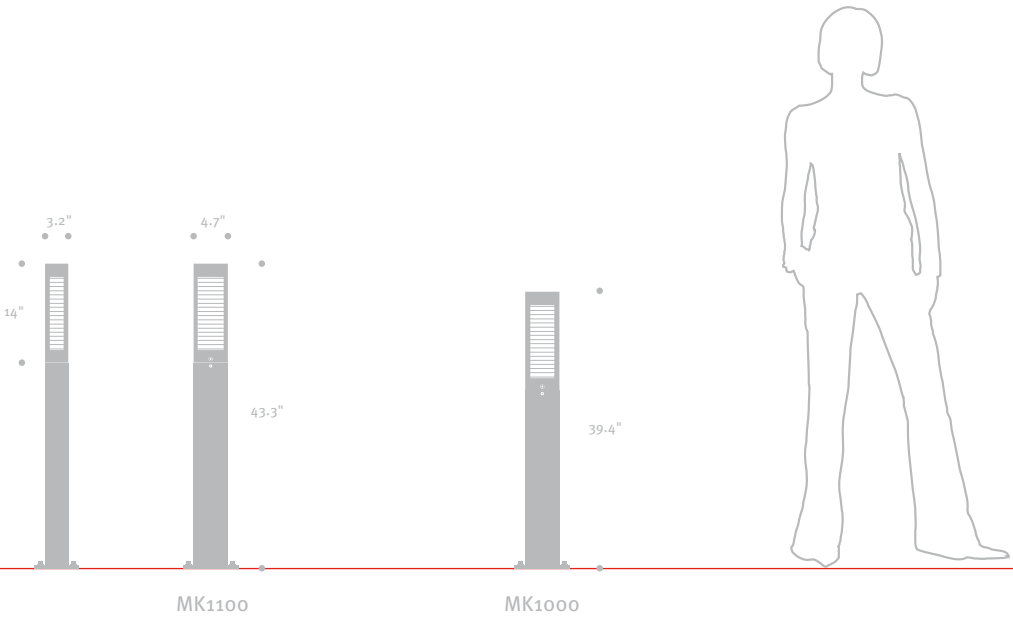

■ Charlotte . North Carolina . USA
■ Charlotte . North Carolina . USA

MOROCCO

MOROCCO

MOROCCO

www.hessamerica.com/3339

MOROCCO . Illuminating Bollard

MOROCCO combines timeless styling with glare-free illumination to harmonize effortlessly with many outdoor architectural spaces. The slender rectilinear housing and shaft are fabricated from extruded aluminum. Luminaire has three windows producing an asymmetric distribution pattern ideal for pathways and sidewalks, or four windows for a symmetric distribution. Louvered optics shield the source at normal viewing angles while providing soft, diffused illumination with minimal uplight. A top mounted matte acrylic lens adds a visual accent and is available in color. Standard colors; matte silver grey metallic, dark grey, or graphite grey. Special colors available. All hardware is stainless steel.

Model	Height	Lamp
MK1000	39.4"	LED / 18CF / 24CF
MK1100	43.3"	LED / 18CF / 24CF

Phone: 864.487.3535 • Fax: 864.487.3175 • www.hessamerica.com

P.O. Box 28 • Gaffney, SC 29342-0028

Design: Helmut Angerer