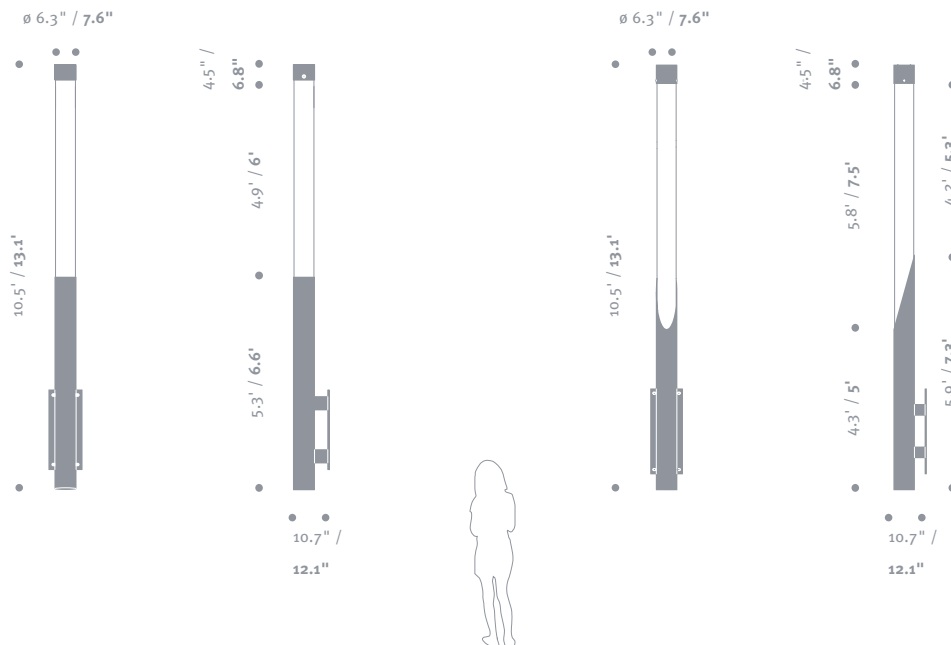

## SIERRA . Wall Mounted Illuminating Column

The SIERRA wall mounted column tastefully complements building facades and entrances. It is available with a choice of either white light illumination or colored LED effects. Light diffuses uniformly along the full length of the acrylic lens through direct and indirect optical elements. The extruded luminaire body and integral wall bracket are fabricated from high quality aluminum. It is available with a horizontal or diagonal cut at the transition to the lens. Lamping includes ceramic metal halide or LEDs. LED colors may be red, blue, green, or RGB. All hardware is stainless steel. Standard colors; matte silver grey metallic or graphite grey. Special colors available.  Listed for Wet Locations.

Model	Height	Lamp
SE4000-W	13'	150 MH / 70 MH / LED / RGB
SE4000G-W	13'	150 MH / 70 MH / LED / RGB
SE3200-W	10.5'	70 MH / LED / RGB
SE3200G-W	10.5'	70 MH / LED / RGB

SE4000G-W

SE4000W