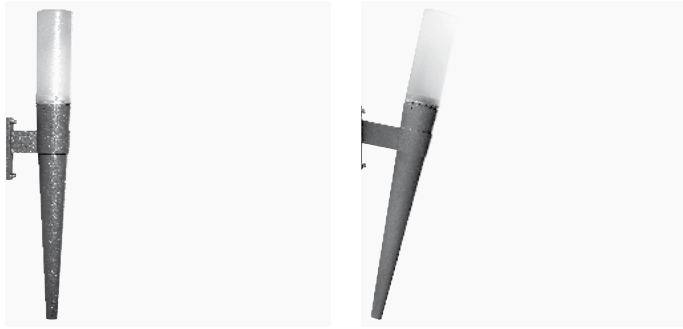

RIVA

www.hessamerica.com/2170

R I V A . Wall Mounted Luminaire

Wall mounted luminaire is precision-machined from billet aluminum, then satin anodized. The translucent matte acrylic lens provides diffused illumination. Inverted tapered cast aluminum housing is finished in finely textured paint. All hardware is stainless steel. Standard color; matte silver grey metallic. Special colors available. Listed for Wet Locations.

R I V A G . Wall Mounted Luminaire

Same as RIVA, except with 12° tilted bracket.

Model	Mounting	Lamp
RV650	Wall	26 CF / LED
RV650G	Wall	26 CF / LED

RV650

RV650G