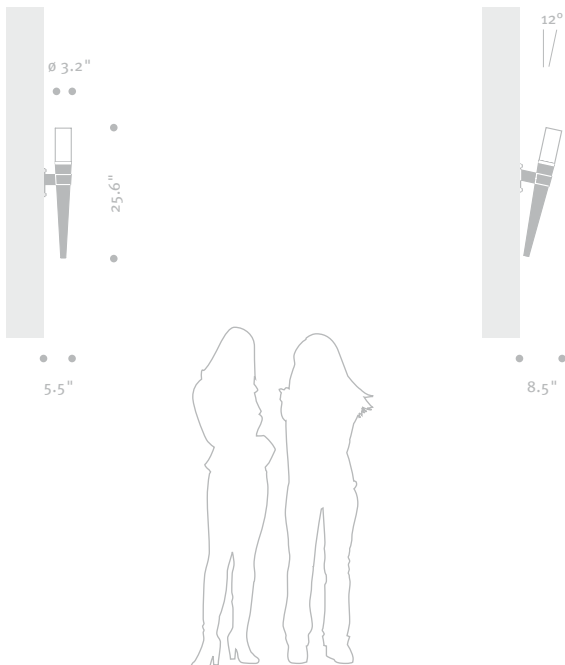

## R I V A . Wall Mounted Luminaire

Wall mounted luminaire is precision-machined from billet aluminum, then satin anodized. The translucent matte acrylic lens provides diffused illumination. Inverted tapered cast aluminum housing is finished in finely textured paint. All hardware is stainless steel. Standard color; matte silver grey metallic. Special colors available.  Listed for Wet Locations.

## R I V A G . Wall Mounted Luminaire

Same as RIVA, except with 12° tilted bracket.

Model	Mounting	Lamp
RV650	Wall	26 CF / LED
RV650G	Wall	26 CF / LED

RV650

RV650G