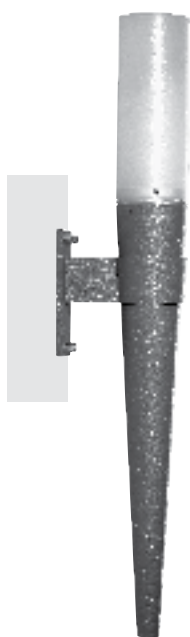

■ St. Louis . Missouri . USA
■ San Francisco . California . USA

RIVA

■ Cerritos . California . USA
■ Cerritos . California . USA

RIVA

RIVA

RIVA

www.hessamerica.com/1170

RIVA . Pole Mounted Luminaire

This simple, yet elegant, luminaire is complemented by a sleek inverted tapered pole. RIVA is precision-machined from billet aluminum, then satin anodized. The matte acrylic cylindrical lens diffuses light uniformly. Inverted tapered steel pole with flush handhole is hot-dip galvanized prior to being finished in finely textured paint. Pole is secured to ground mounting assembly with stainless steel socket head cap screws. All hardware is stainless steel. Standard color; matte silver grey metallic. Special colors available.  Listed for Wet Locations.

Model	Pole	Lamp
RV260	7.5' Inverted Taper	70 MH / 50 MH / 2/24 CF / LED
RV360	10.4' Inverted Taper	70 MH / 50 MH / 2/24 CF / LED