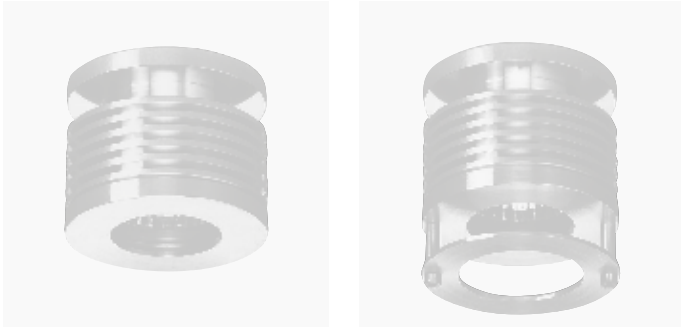

■ Niedereschach . Germany

BARI

BARI

BARI

www.hessamerica.com/2870

BARI 80 . Ceiling Mounted Luminaire

Precision machined cooling grooves and natural aluminum finish make the BARI family a perfect accent to contemporary architecture. Housing is machined from billet aluminum, then natural anodized. Standard housing has matching trim ring, while optional offset glass or aluminum disk adds a diffusing element, or lamp cut-off. Additional luminaire sizes are available, scaled to meet a variety of applications. All hardware is stainless steel.

Ⓛ Listed for Damp Locations.

Model	Mounting	Lamp
BR80	Ceiling	LED / 50 / 35 / 20 Low Voltage Halogen
BR80G	Ceiling	LED / 50 / 35 / 20 Low Voltage Halogen
BR80M	Ceiling	LED / 50 / 35 / 20 Low Voltage Halogen